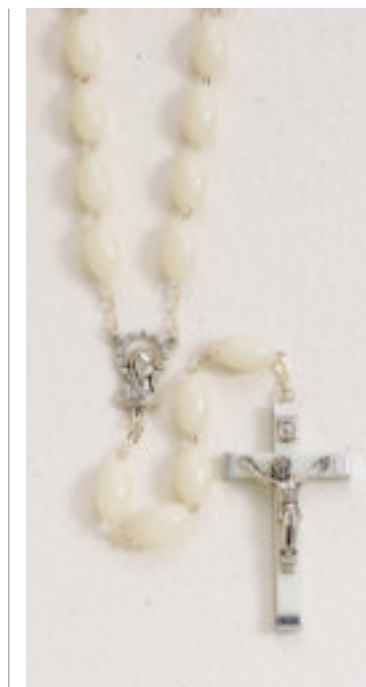

26-1110-01
Black Wood Oval Bead
Length: 30½"
\$11.50 ea.

26-1110-02
Brown Wood Oval Bead
Length: 30½"
\$11.50 ea.

26-1110-03
Natural Wood Oval Bead
Length: 30½"
\$11.50 ea.

26-3956-01
Black Plastic Oval Bead
Length: 30"
\$9.50 ea.

26-3956-05
Brown Plastic Oval Bead
Length: 30"
\$9.50 ea.

26-3956-08
Luminous Plastic Oval Bead
Length: 30"
\$9.50 ea.

26-3955-08
Luminous Plastic Oval Bead
Length: 30"
\$9.50 ea.

Y qgf Eqtf gf Ugekerw { Tquetkgu