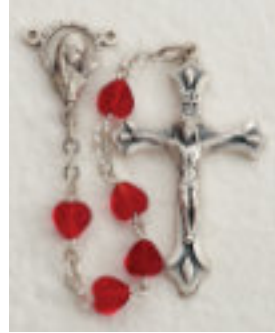

*\$6.00 ea. month

I geto Y'ergf I quetkgu

26-142 Series, \$9.50 each

26-142-01
Length: 19" Frosted
(Shown Actual Size)

26-142-04
Length: 19" Frosted

26-142-06
Length: 19" Frosted

26-142-07
Length: 19" Frosted