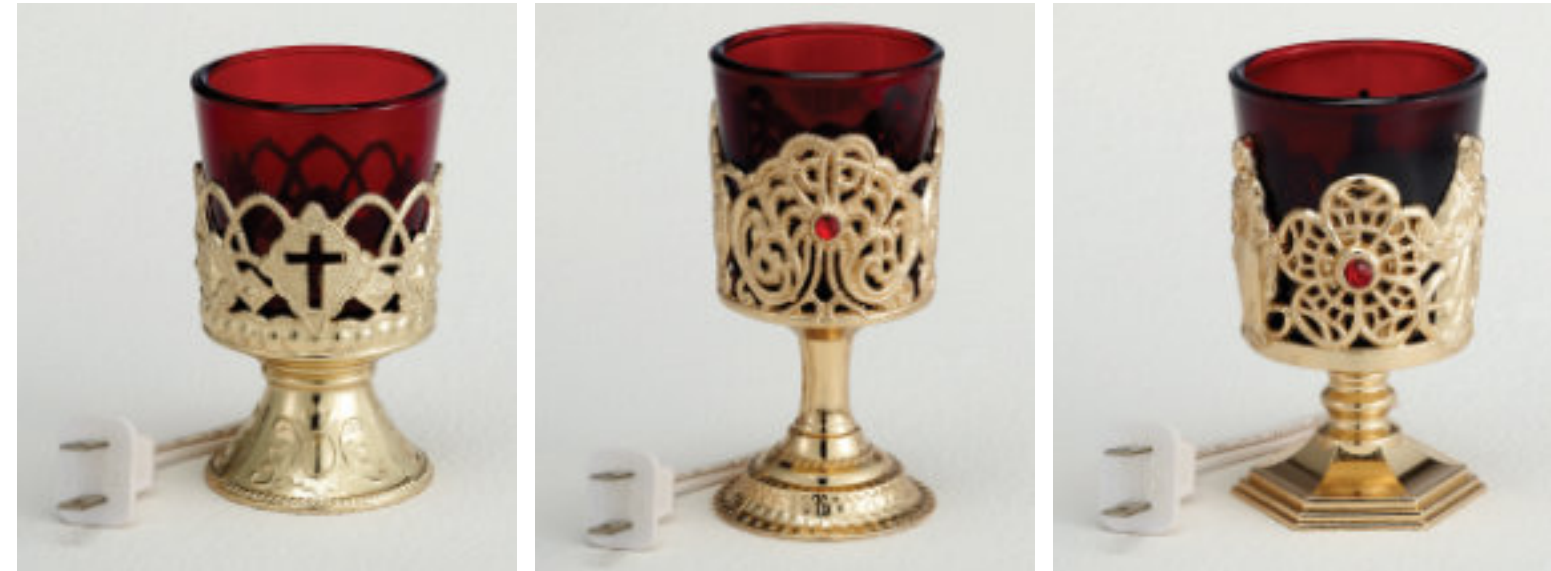

45020
\$.90 ea.

45019
\$.90 ea.

45021
\$1.40 ea.

Gigeitke Xqukxg Ue p f u

All prices indicated are retail and subject to change without notice.
4" Gold plated metal with ruby glass. Electric votive comes with a UL approved cord & on/off switch.