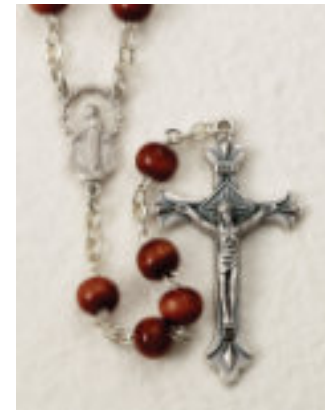

26-212-03
Natural Oval. Length: 20"
\$12.50 ea.

26-212-01
Black Oval. Length: 20"
\$12.50 ea.

26-212-02
Brown Oval. Length: 20"
\$12.50 ea.

26-213-01
7mm Black. Length: 18"
\$11.50 ea.

26-213-02
7mm Brown. Length: 18"
\$11.50 ea.