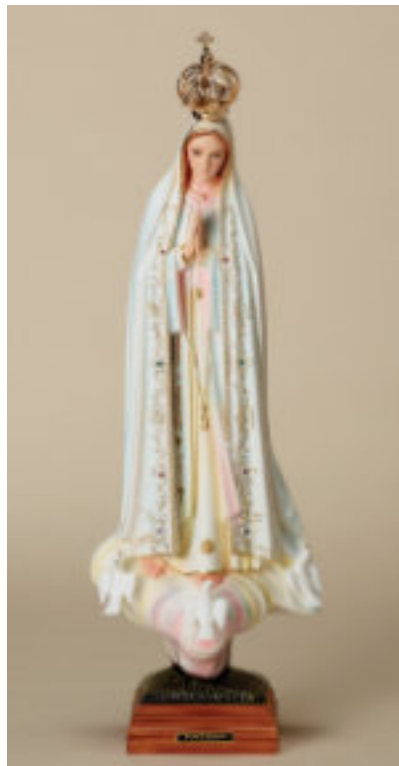

36-419
23"
$200.00 ea.