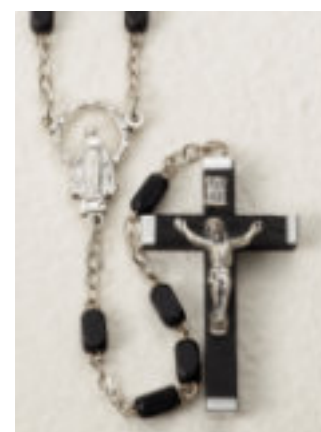

26-0200-01
4-Sided Bead.
Black. Length: 17"
$9.50 ea.