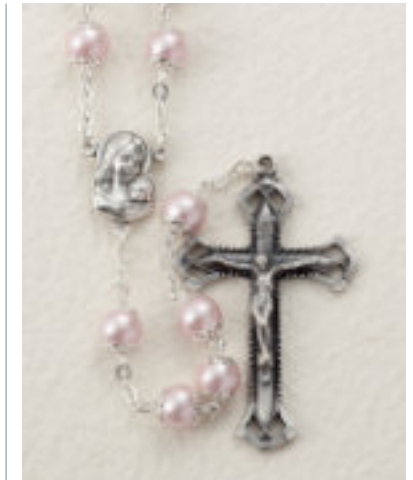

26-999-06
$13.50 ea.