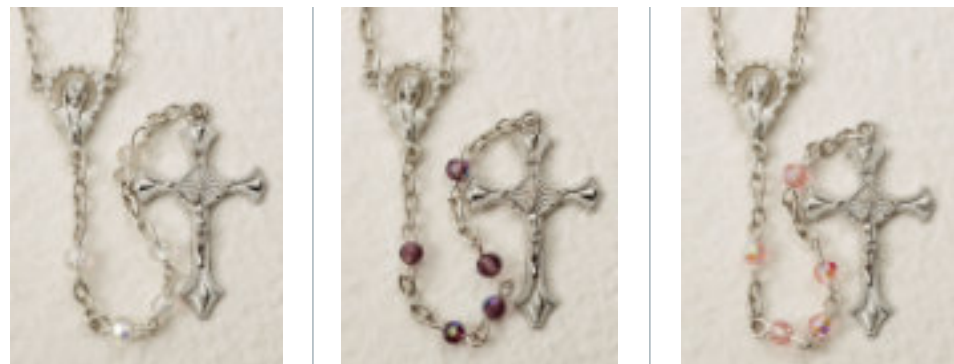

26-990-01 Crystal   26-990-02 Amethyst   26-990-06 Pink