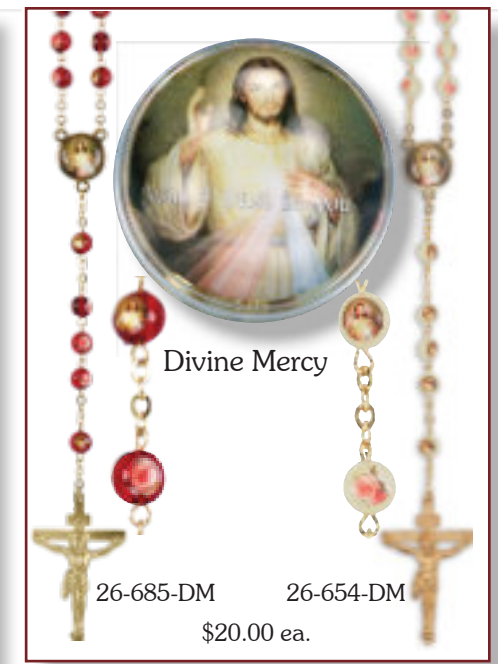

Urgeken Te gaxqutqapen Tequetkgu

All prices indicated are retail and subject to change without notice.

19" Luminous and Colored Bead Rosaries in Round Picture Boxes

FREE DISPLAY

when ordering 12 rosaries, assorted or single subject.