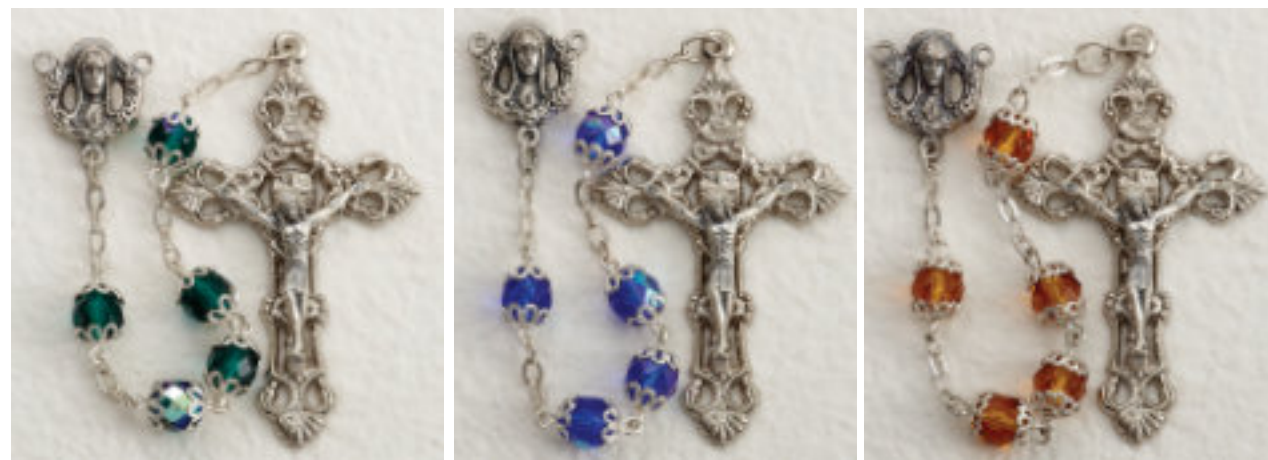

26-128-11 Emerald   26-128-14 Dark Blue   26-128-23 Dark Topaz

Treuu Dgef Tquetkqu

All prices indicated are retail and subject to change without notice.
26-124 Series 7mm Loc-Link AB with Crucifix. Length: 23" **$17.50 each**