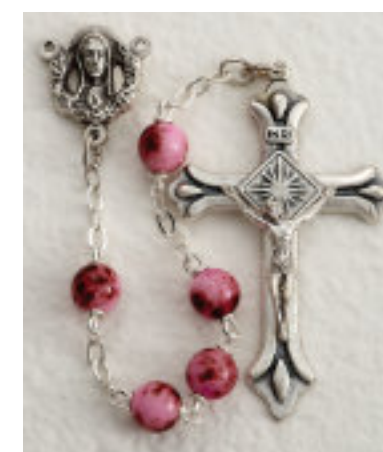

26-2444-06
Pink