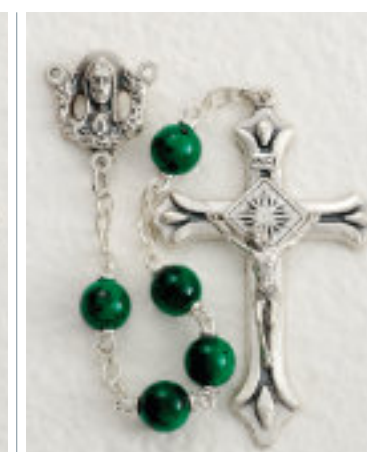

26-2444-11
Emerald