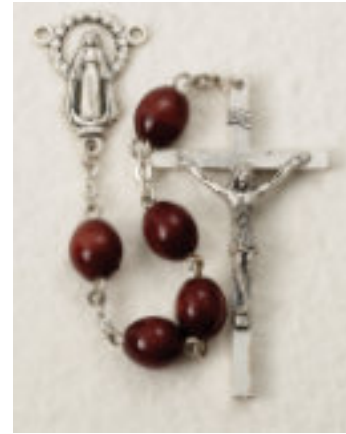

Y qgf Tquetkgu

All prices indicated are retail and subject to change without notice. Made in Italy.

26-551-01
Black Oval Bead Loc-Link
25" Length
\$15.50 ea.

26-551-02
Brown Oval Bead Loc-Link
25" Length
\$15.50 ea.

26-551-03
Natural Oval Bead Loc-Link
25" Length
\$15.50 ea.

26-1107-01
Black Oval Bead
22" Length
\$9.50 ea.

26-1107-02
Brown Oval Bead
22" Length
\$9.50 ea.

26-1107-03
Natural Oval Bead
22" Length
\$9.50 ea.