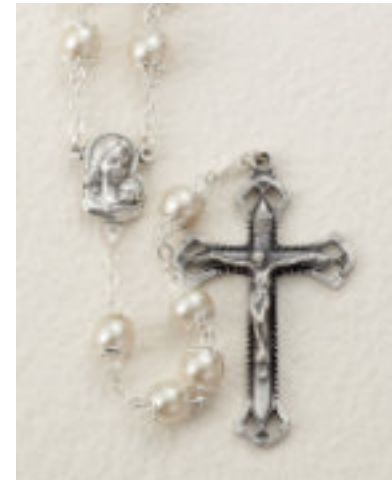

Tgruzg Tquetkgu Altgo Ekrgingvek

All prices indicated are retail and subject to change without notice.

8mm Pearl and Glass Bead Rosaries
23" Length (All Rosaries Boxed)

26-999-01
$13.50 ea.