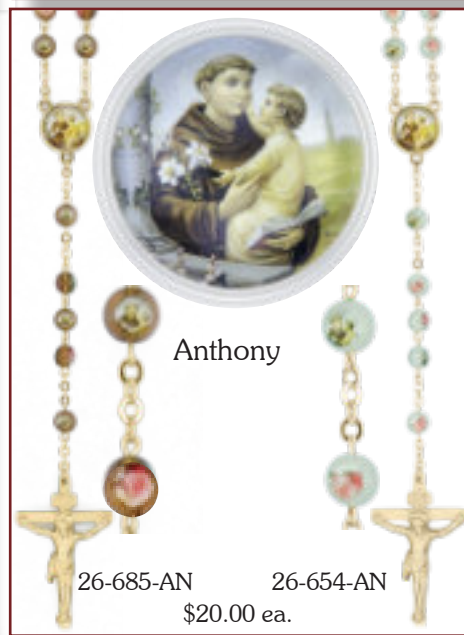

Holy Family
26-685-HF
26-654-HF
$20.00 ea.

Anthony
26-685-AN
26-654-AN
$20.00 ea.