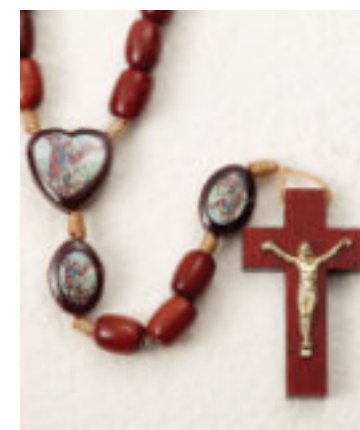

MK
St. Michael