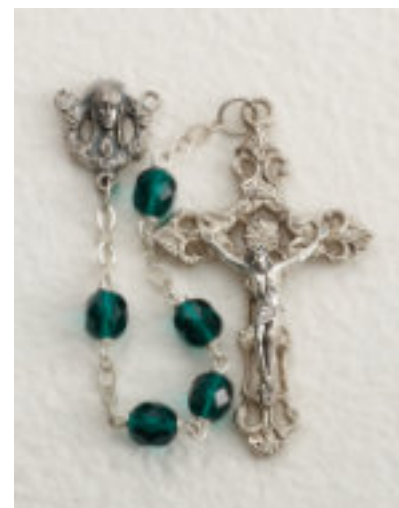

26-2003-04
Blue

26-2003-06
Pink

26-2003-05
Garnet

26-2003-14
Dark Blue

26-2003-07
Ruby

26-2003-11
Emerald

Theuu Rgetrik of Dges Tquetkgu

All prices indicated are retail and subject to change without notice.
26-2095 Series 6mm Glass Pearlized Beads. Length: 18" **\$11.50 each**