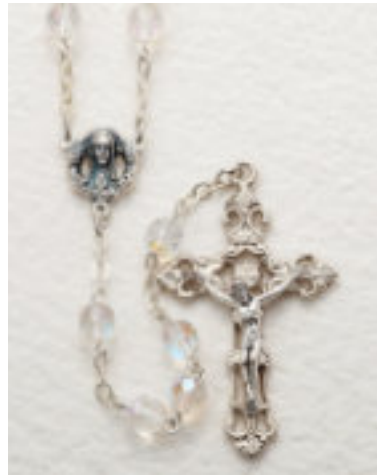

37 T'gecf g T'quet'kgu

All prices indicated are retail and subject to change without notice.

26-139
Crystal AB Beads
Length: 49½"
$37.00 ea.