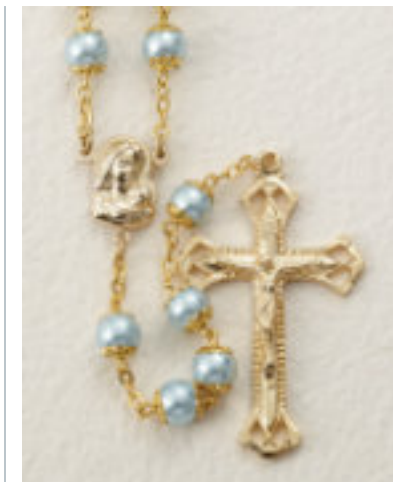

26-999-01
\$13.50 ea.

26-999-04
\$13.50 ea.

26-999-06
\$13.50 ea.

26-998-01
\$13.50 ea.

26-998-04
\$13.50 ea.

26-998-06
\$13.50 ea.

26-691-04
\$13.50 ea.

26-691-06
\$13.50 ea.

26-2201-02
St. Pio of Pietrelcina
Brown Wood Bead with Our
Father Picture Beads and Center
with Pamphlet Length: 19"
\$9.50 ea.

26-678
All Metal Padre Pio beads with
Third Class Relic Center
Length: 21"
\$17.50 ea.