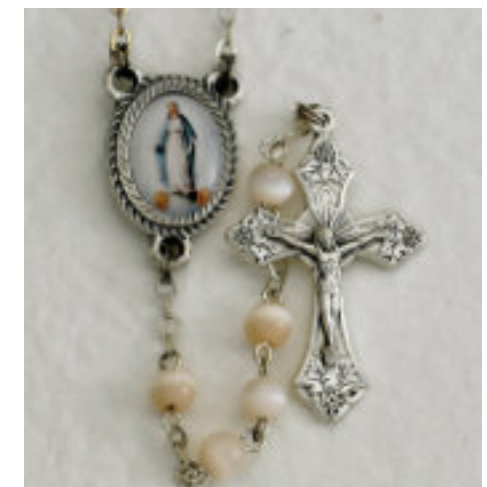

26-970-TR
Turquoise

26-0295 Series 5mm Immitation Pearl, Length: 17" **\$11.50 each.**

26-0295-01
White

26-0295-04
Blue

26-0295-06
Pink

Tru u Dgef Tquetkgu

26-2001 Series 6mm - Length: 19" **\$11.50 each**

All prices indicated are retail and subject to change without notice.