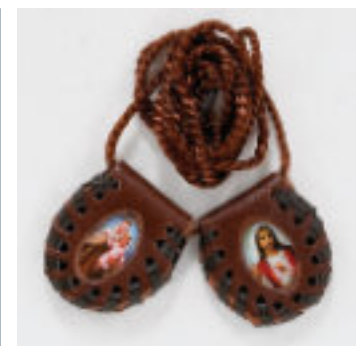

PL907
2 1/2" x 3 3/4" Felt Scapular
\$7.00 ea.

PL868
1 1/2" x 2"
Badge with Cross
\$1.00 ea.

PL869
1 1/2" x 2"
Badge
\$.70 ea.

PL908
1 1/2" x 2 1/4" Leather
\$5.50 ea.

PL911
St. Benedict, 3/4" x 1"
\$1.30 ea.