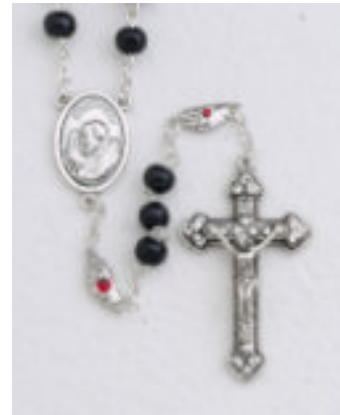

26-910-01
Padre Pio Stigmata with 6mm
Black Round Wood Beads
Length: 22"
$6.00 ea.