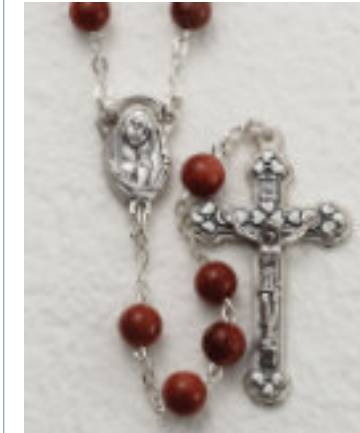

26-970-GS
Gold Dust