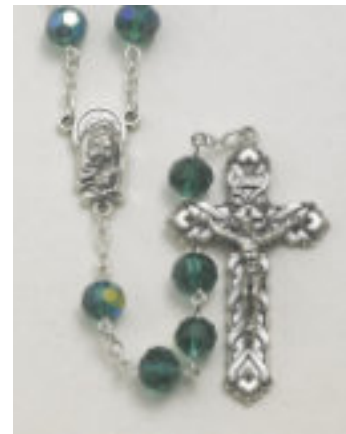

26-980-11
Emerald