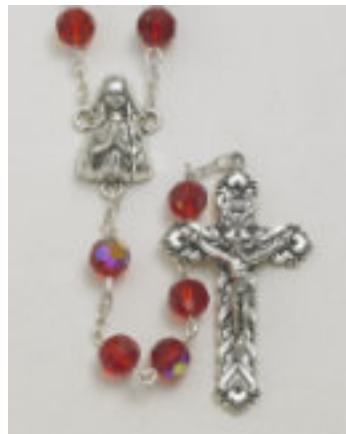

Gegpgo { Tquetkqu

All prices indicated are retail and subject to change without notice.
26-980 Series 8mm AB Glass Bead Length: 23" Boxed. **\$13.00 each.**

26-980-01
Crystal

26-980-02
Amethyst

26-980-06
Pink