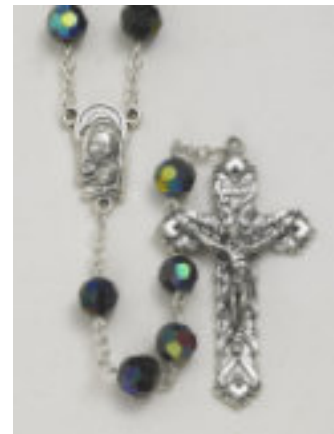

26-980-08
Jet