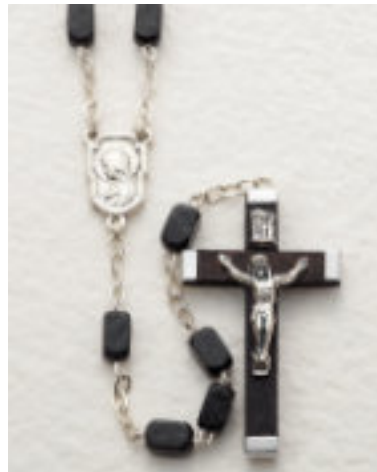

37 T'gecf g T'quet'kgu

All prices indicated are retail and subject to change without notice.

26-139
Crystal AB Beads
Length: 49½"
\$37.00 ea.

26-140
Clear Beads
Length: 51"
\$37.00 ea.

26-0015-01
Wood Black Beads
Length: 45"
\$37.00 ea.