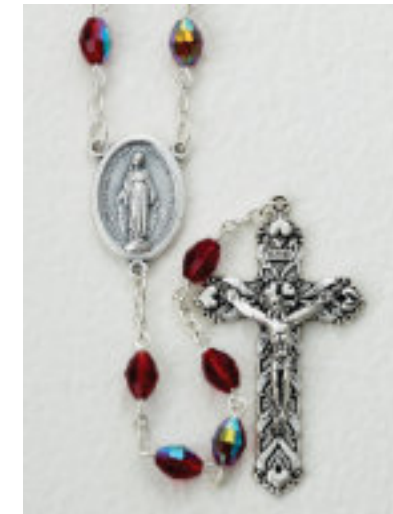

26-993-05
Garnet