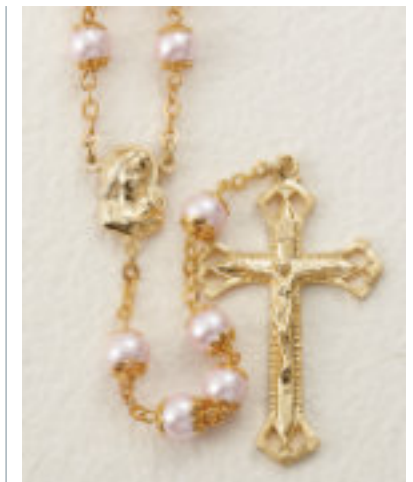

26-998-06
$13.50 ea.