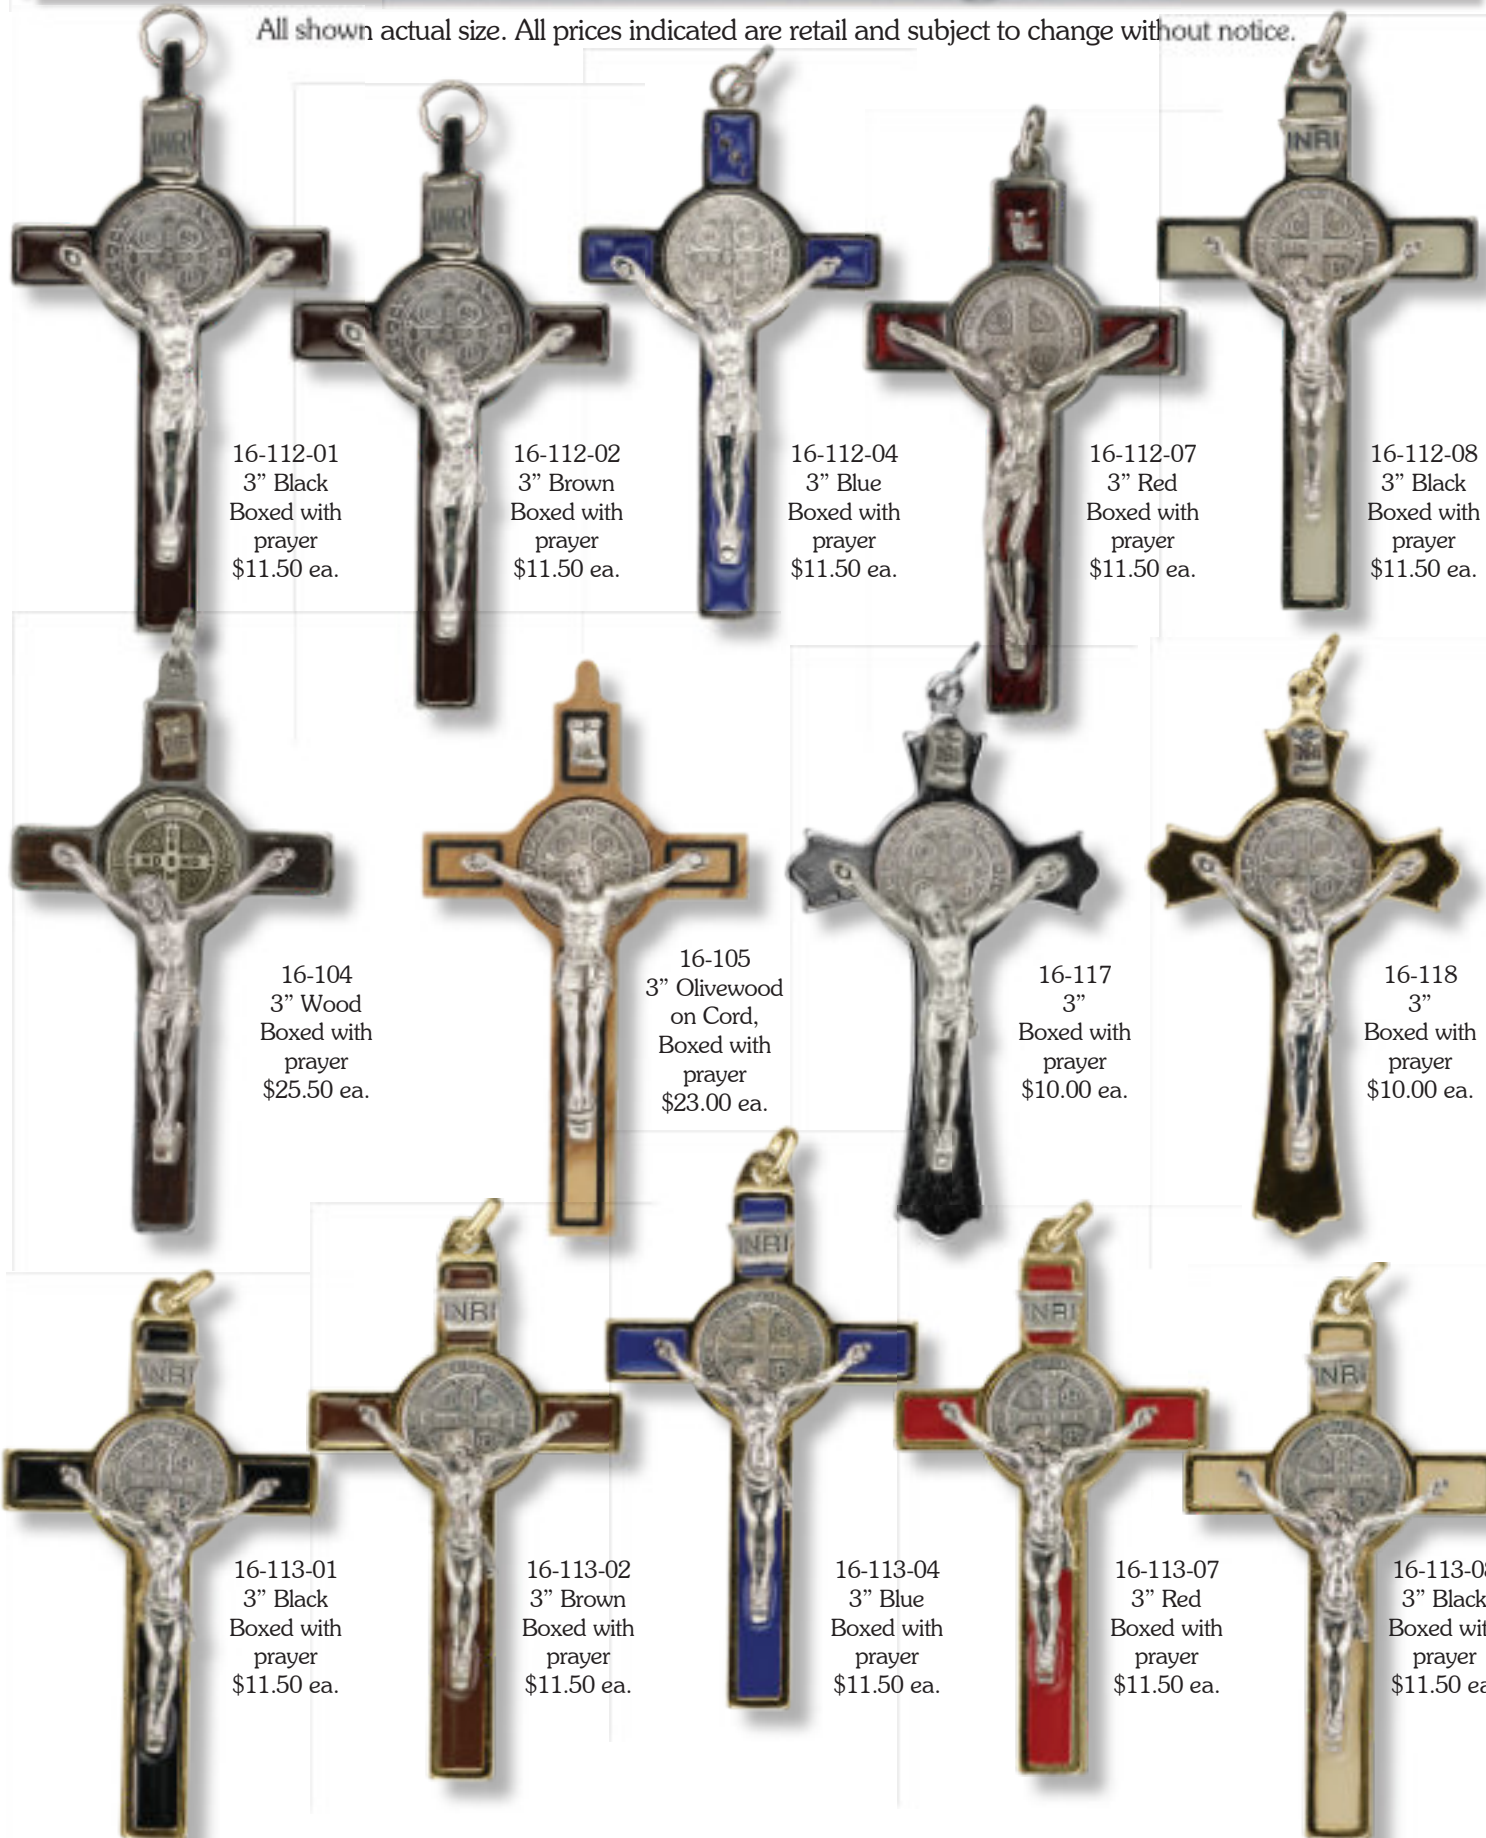

All shown actual size. All prices indicated are retail and subject to change without notice.

16-112-01
3" Black
Boxed with
prayer
$11.50 ea.

16-112-02
3" Brown
Boxed with
prayer
$11.50 ea.

16-112-04
3" Blue
Boxed with
prayer
$11.50 ea.

16-112-07
3" Red
Boxed with
prayer
$11.50 ea.

16-112-08
3" Black
Boxed with
prayer
$11.50 ea.

16-104
3" Wood
Boxed with
prayer
$25.50 ea.

16-105
3" Olivewood
on Cord,
Boxed with
prayer
$23.00 ea.

16-117
3"
Boxed with
prayer
$10.00 ea.

16-118
3"
Boxed with
prayer
$10.00 ea.

16-113-01
3" Black
Boxed with
prayer
$11.50 ea.

16-113-02
3" Brown
Boxed with
prayer
$11.50 ea.

16-113-04
3" Blue
Boxed with
prayer
$11.50 ea.

16-113-07
3" Red
Boxed with
prayer
$11.50 ea.

16-113-08
3" Black
Boxed with
prayer
$11.50 ea.

All shown actual size. All prices indicated are retail and subject to change without notice.