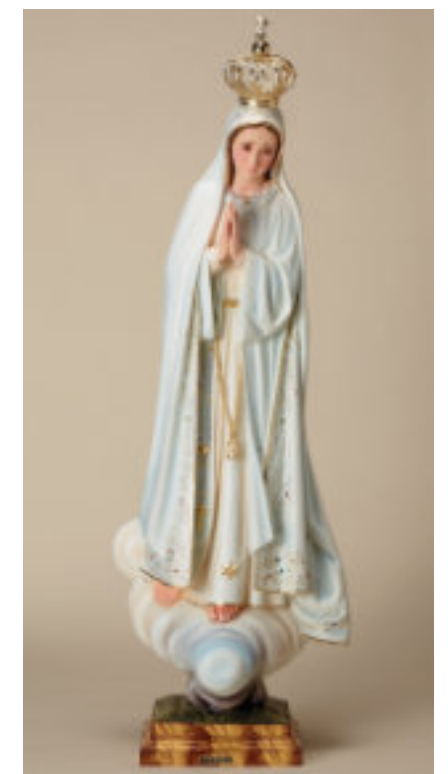

PS3874
36" Jeweled Crown
$1000.00 ea.