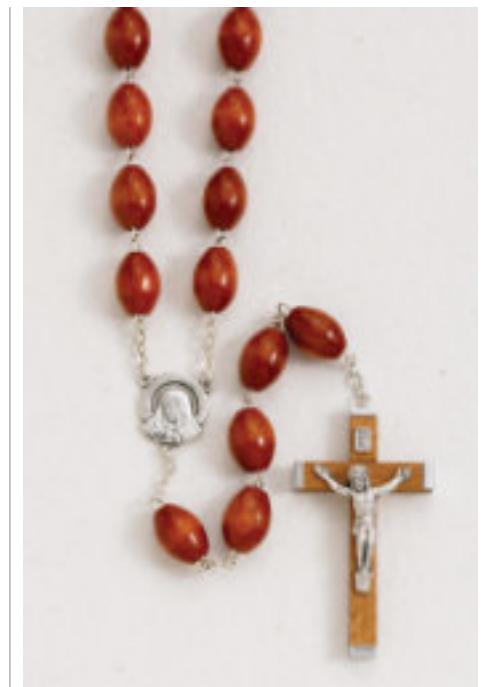

26-1110-03
Natural Wood Oval Bead
Length: 30½"
$11.50 ea.