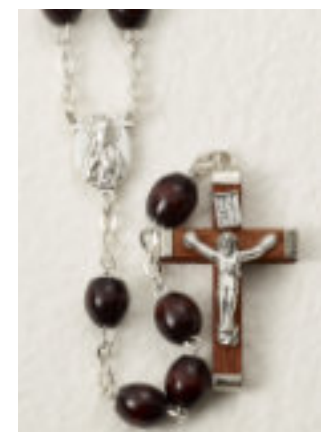

26-1102-02
Brown. Length: 17"
$9.50 ea.