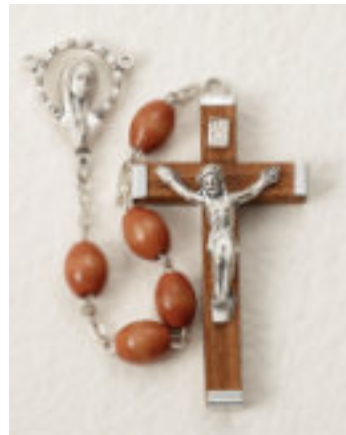

PP
Padre Pio

SH
Sacred Heart

TH
St. Theresa

Y qgf Dgef Tquetkgu

All prices indicated are retail and subject to change without notice. Made in Italy.

26-1108-01
Black 21" Length
\$11.50 ea.

26-1108-02
Brown 21" Length
\$11.50 ea.