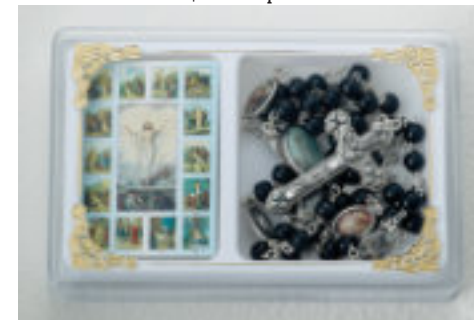

26-421-01
7mm Black Wood Bead
28" Length
$28.50 ea.