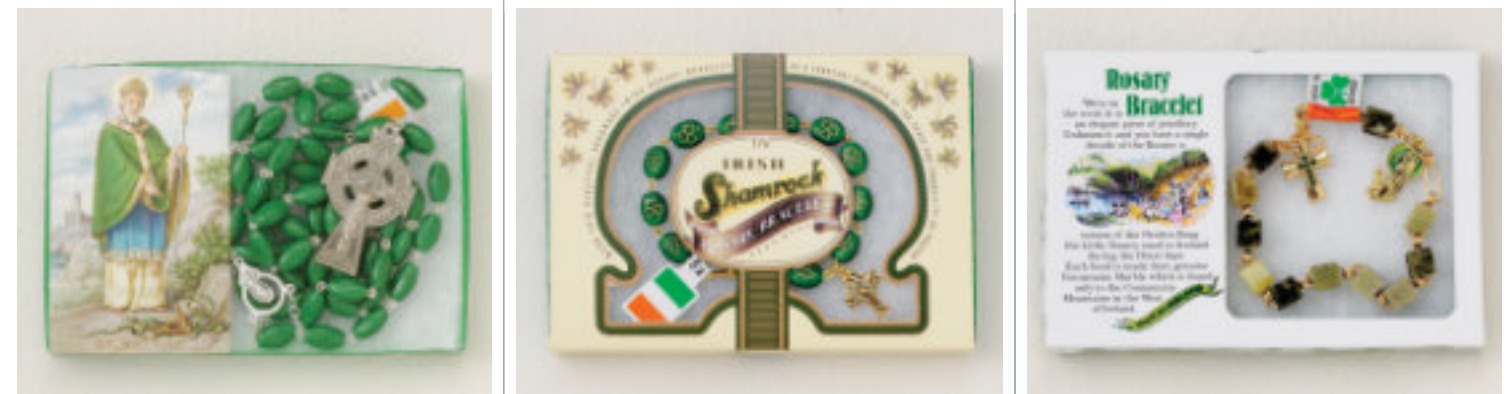

Alky Alw Tquetkgu. Dtegrigou (Ejerigou

All prices indicated are retail and subject to change without notice.

26-411 Connemara Marble 20" \$64.00 ea.
 26-433 7mm Green Round Shamrock Design 21" \$33.00 ea.
 26-410 Green Oval Shamrock Design 26" \$33.00 ea.