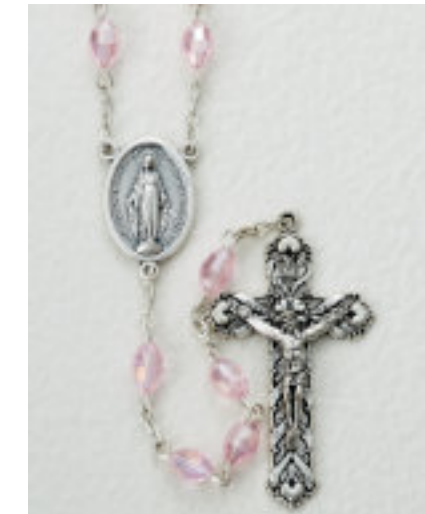

26-993-06
Pink