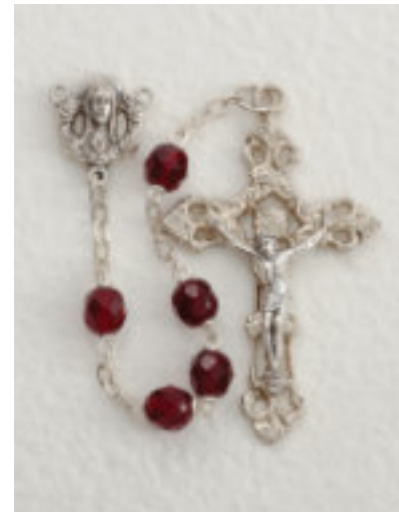

26-2003-04
Blue

26-2003-06
Pink

26-2003-05
Garnet

26-2003-14
Dark Blue

26-2003-07
Ruby

26-2003-11
Emerald

Theuu Rgetrik of Dges Tquetkgu

All prices indicated are retail and subject to change without notice.
26-2095 Series 6mm Glass Pearlized Beads. Length: 18" **\$11.50 each**