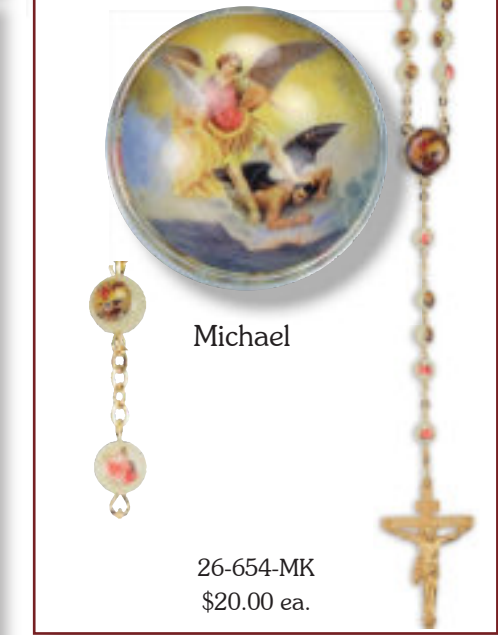

Our Lady of Guadalupe
26-685-GU
26-654-GU
\$20.00 ea.

Michael
26-654-MK
\$20.00 ea.

Ἡ γαργαλιάνη ἡ κρῖν ἡ ἴαση

All prices indicated are retail and subject to change without notice.
26-350 Series 6mm Glass Bead Length: 21" **\$19.50 each**