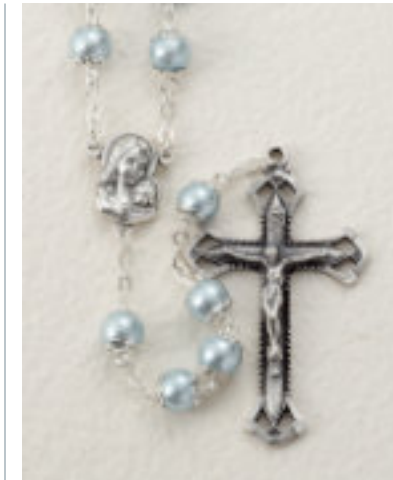

26-999-04
$13.50 ea.