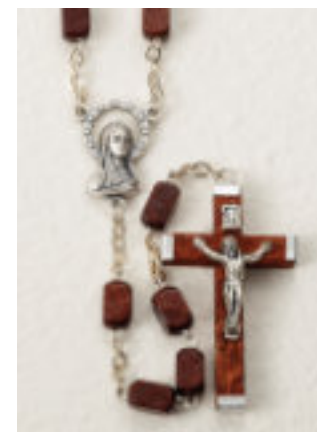

26-0203-02
4-Sided Bead.
Brown. Length: 18"
$11.50 ea.