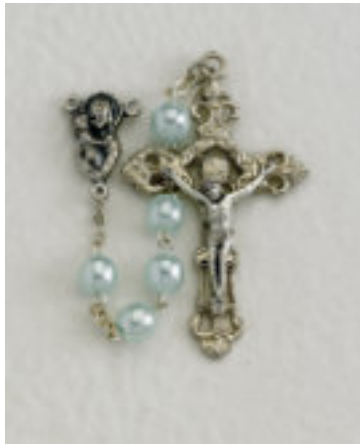

26-2008-04
6mm Imitation Pearl 22"
Blue Bead
$13.50 ea.