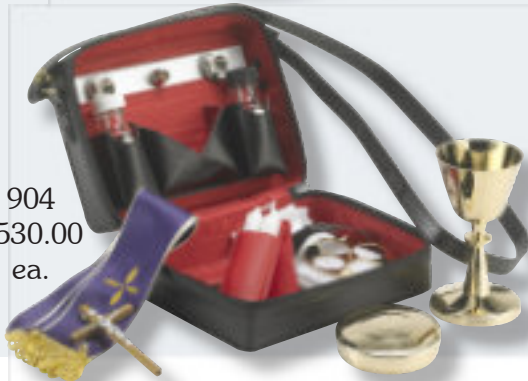

913
\$500.00
ea.

918
\$800.00
ea.

All prices indicated are retail and subject to change without notice.

904
\$530.00
ea.

911
\$500.00
ea.

Leather Case

910
\$450.00
ea.

Soft Case