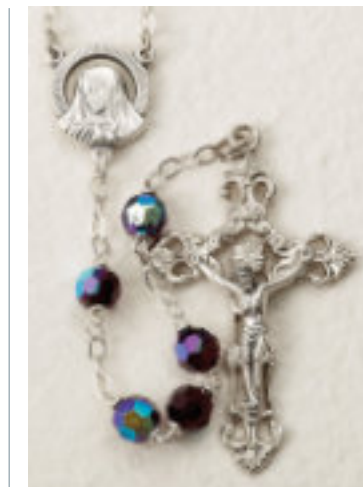

26-123-05
Garnet