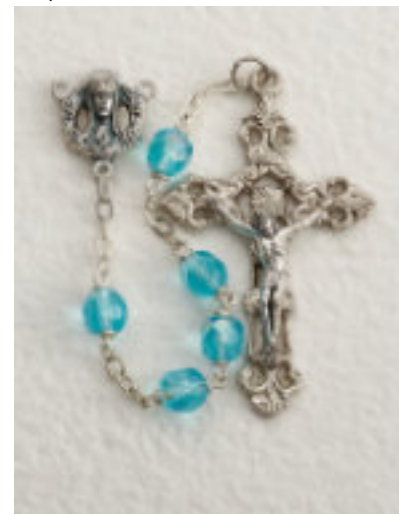

26-2003-03
Aqua