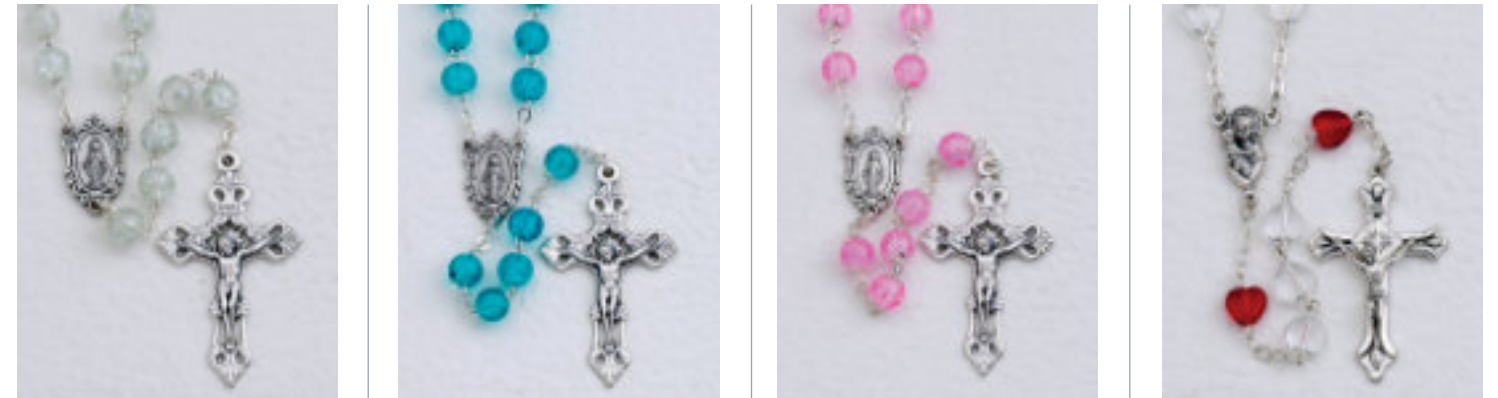

26-968-04 18" Length \$6.00 ea.
 26-968-14 18" Length \$6.00 ea.
 26-968-06 18" Length \$6.00 ea.
 26-967-06 6mm AB 18" Length \$9.00 ea.

26-967-01 6mm AB 18" Length \$9.00 ea.
 26-967-03 6mm AB 18" Length \$9.00 ea.
 26-967-04 6mm AB 18" Length \$9.00 ea.
 26-967-14 6mm AB 18" Length \$9.00 ea.
 26-967-08 6mm AB 18" Length \$9.00 ea.

Tkukpevkog Tquetkqu

All prices indicated are retail and subject to change without notice.

26-950 Job's Tear Rosary with Stations of the Cross Curcifix Length: 23½" \$17.50 ea.
 26-4450 7mm Speckled Bead with HS/ HF Center Length: 24½" \$19.50 ea.
 26-4601 Crown of Thorns Rosary with Ecce Homo Center Length: 22½" \$19.50 ea.
 26-677 7mm AB Bead Miraculous Center Length: 22" \$17.50 ea.