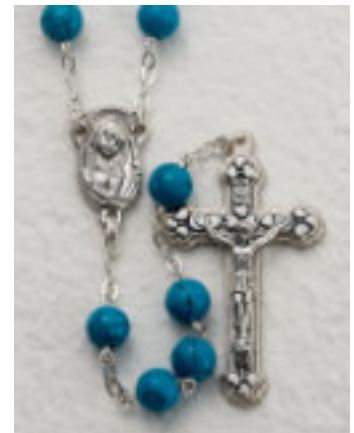

26-970 Series 6mm Round Bead, Length: 18" **\$16.00 each.**

26-970-AM
Amethyst

26-970-AV
Aventurine

26-970-GS
Gold Dust

26-970-HE
Hemitite

26-970-JD
Jade

26-970-QR
Quartz

26-970-TE
Tiger Eye