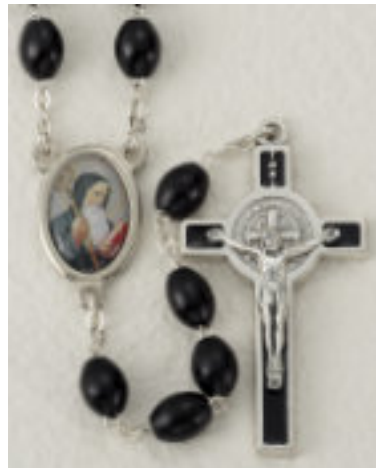

Ub Dgpgf kev T quctkgu (2pg T geef g T quctkgu

All prices indicated are retail and subject to change without notice.

26-4401-01
22 1/2" Oval Black Wood
Bead with Metal
"Our Father" Beads,
Pictured Center and
Enameled Crucifix.
$19.50 ea.