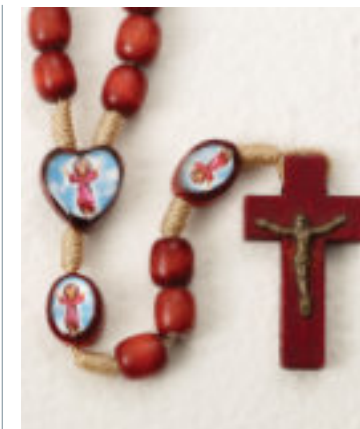

Y qgf gp Tquetkgu gp Egtf

All prices indicated are retail and subject to change without notice.
26-013 Series 17 1/2" Rosaries with Picture Centers and Our Father Beads. **\$12.50 each.**

DM
Divine Mercy