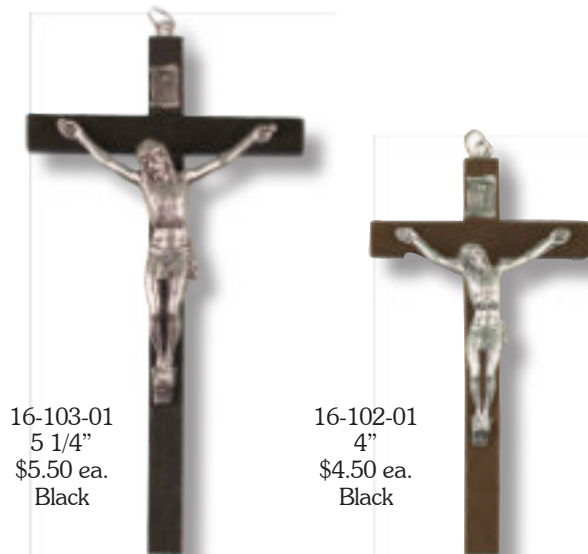

16-108-01
3"
\$5.50 ea.

CX323BK
3 3/4"
\$6.50 ea.

CX323BR
3 3/4"
\$6.50 ea.

CX323LU
3 3/4"
\$6.50 ea.
Luminous

46-481
4 3/4"
\$13.50 ea.

46-480
4 3/4"
\$13.50 ea.

16-103-01
5 1/4"
\$5.50 ea.
Black

16-102-01
4"
\$4.50 ea.
Black