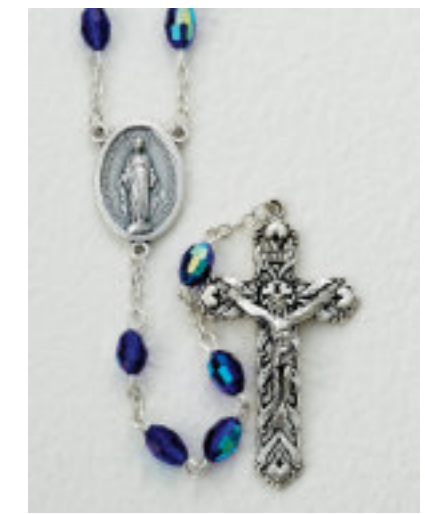

26-993-14
Dark Blue