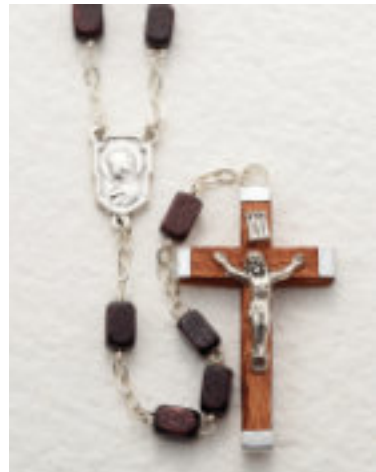

26-0015-02
Wood Brown Beads
Length: 45"
\$37.00 ea.

26-4915
Natural Wood Beads on Cord
Length: 48"
\$42.00 ea.

26-9515
Brown Wood Beads on Cord
Length: 29"
\$33.50 ea.

Heo kn\ T'quet'kgu

All prices indicated are retail and subject to change without notice.