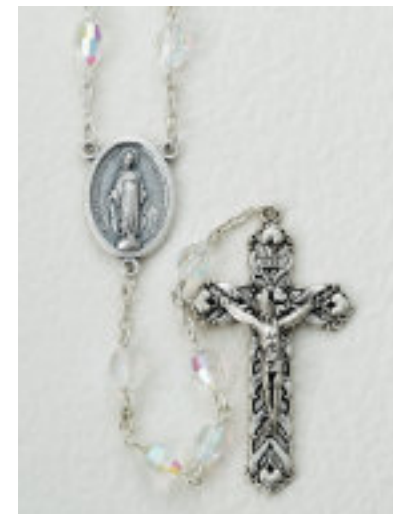

Tquetkqu

All prices indicated are retail and subject to change without notice.
26-993 Series Glass AB 6 x 8 Oval Bead Rosary Length: 24" **$13.50 each**

26-993-01
Crystal