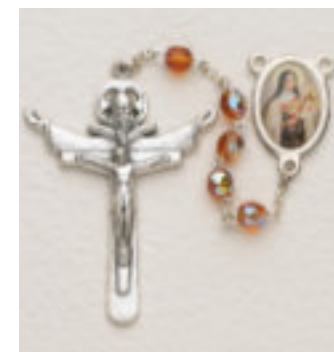

26-350-MK
St. Michael

26-350-MK-WD
St. Michael Wood Bead

26-350-PP
Padre Pio

26-350-SH
Sacred Heart

26-350-TH
St. Theresa

Ἡ γαργαλιάνη ἡ κρῖν ἡ ἴαση

All prices indicated are retail and subject to change without notice.
26-2204 Series Glass AB Rosaries. Length: 21" **\$19.50 each**