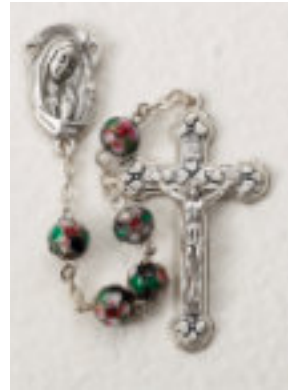

26-5806
Rose Scented.
Length: 18"
\$5.50 ea.

26-5809
Rose Scented, Length: 21½"
\$7.50 ea.

26-5808
Rose Scented, Length: 24"
\$11.50 ea.

26-5814
Rose Scented, Luminous. Length: 21"
\$7.50 ea.

26-900
7mm Rosebud, Length: 18"
\$10.50 ea.

26-1480
St. Theresa Rosebud, Length: 24"
\$17.50 ea.

26-1480-G
Goldplated St. Theresa Rosebud, Length: 24"
\$19.00 ea.

26-1580
Rosebud Bead, Length: 22"
\$15.50 ea.

26-899
Rosebud Rosary, Length: 15"
\$7.50 ea.

26-899-G
Rosebud Rosary, Length: 15"
\$7.50 ea.

90 0 Enqkugpp† Dgef Tquetkgu

All prices indicated are retail and subject to change without notice. **26-672 Series** Length: 20" **\$25.50 each.**

26-672-01
Black