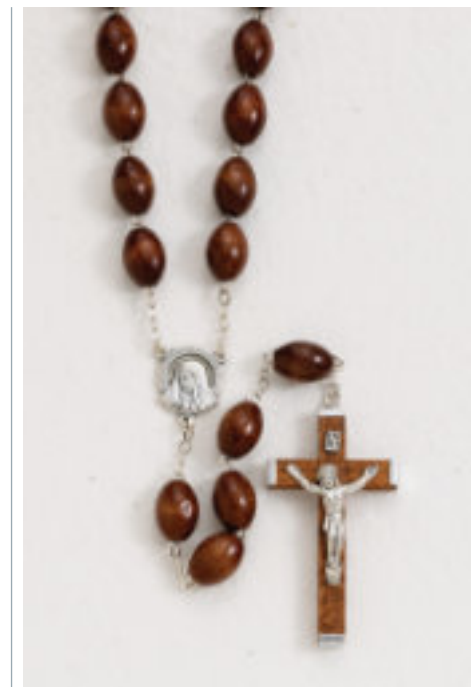

26-1110-02
Brown Wood Oval Bead
Length: 30½"
$11.50 ea.