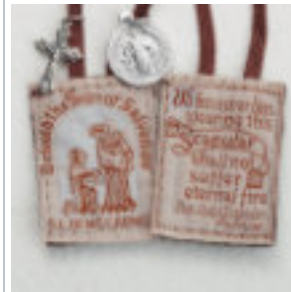

PL871WHF
1 1/4" x 1 1/2" Felt
\$.46 ea.

PL900
7/8" x 1"
\$.80 ea.

PL904
3/4" x 1"
\$1.00 ea.

PL905
3/4" x 1"
\$1.00 ea.

PL909
1 1/2" x 7/8"
\$1.50 ea.

PL870BR
1 1/4" x 1 3/4" Cloth
\$1.30 ea.

PL870WH
1 1/4" x 1 3/4" Cloth
\$1.30 ea.