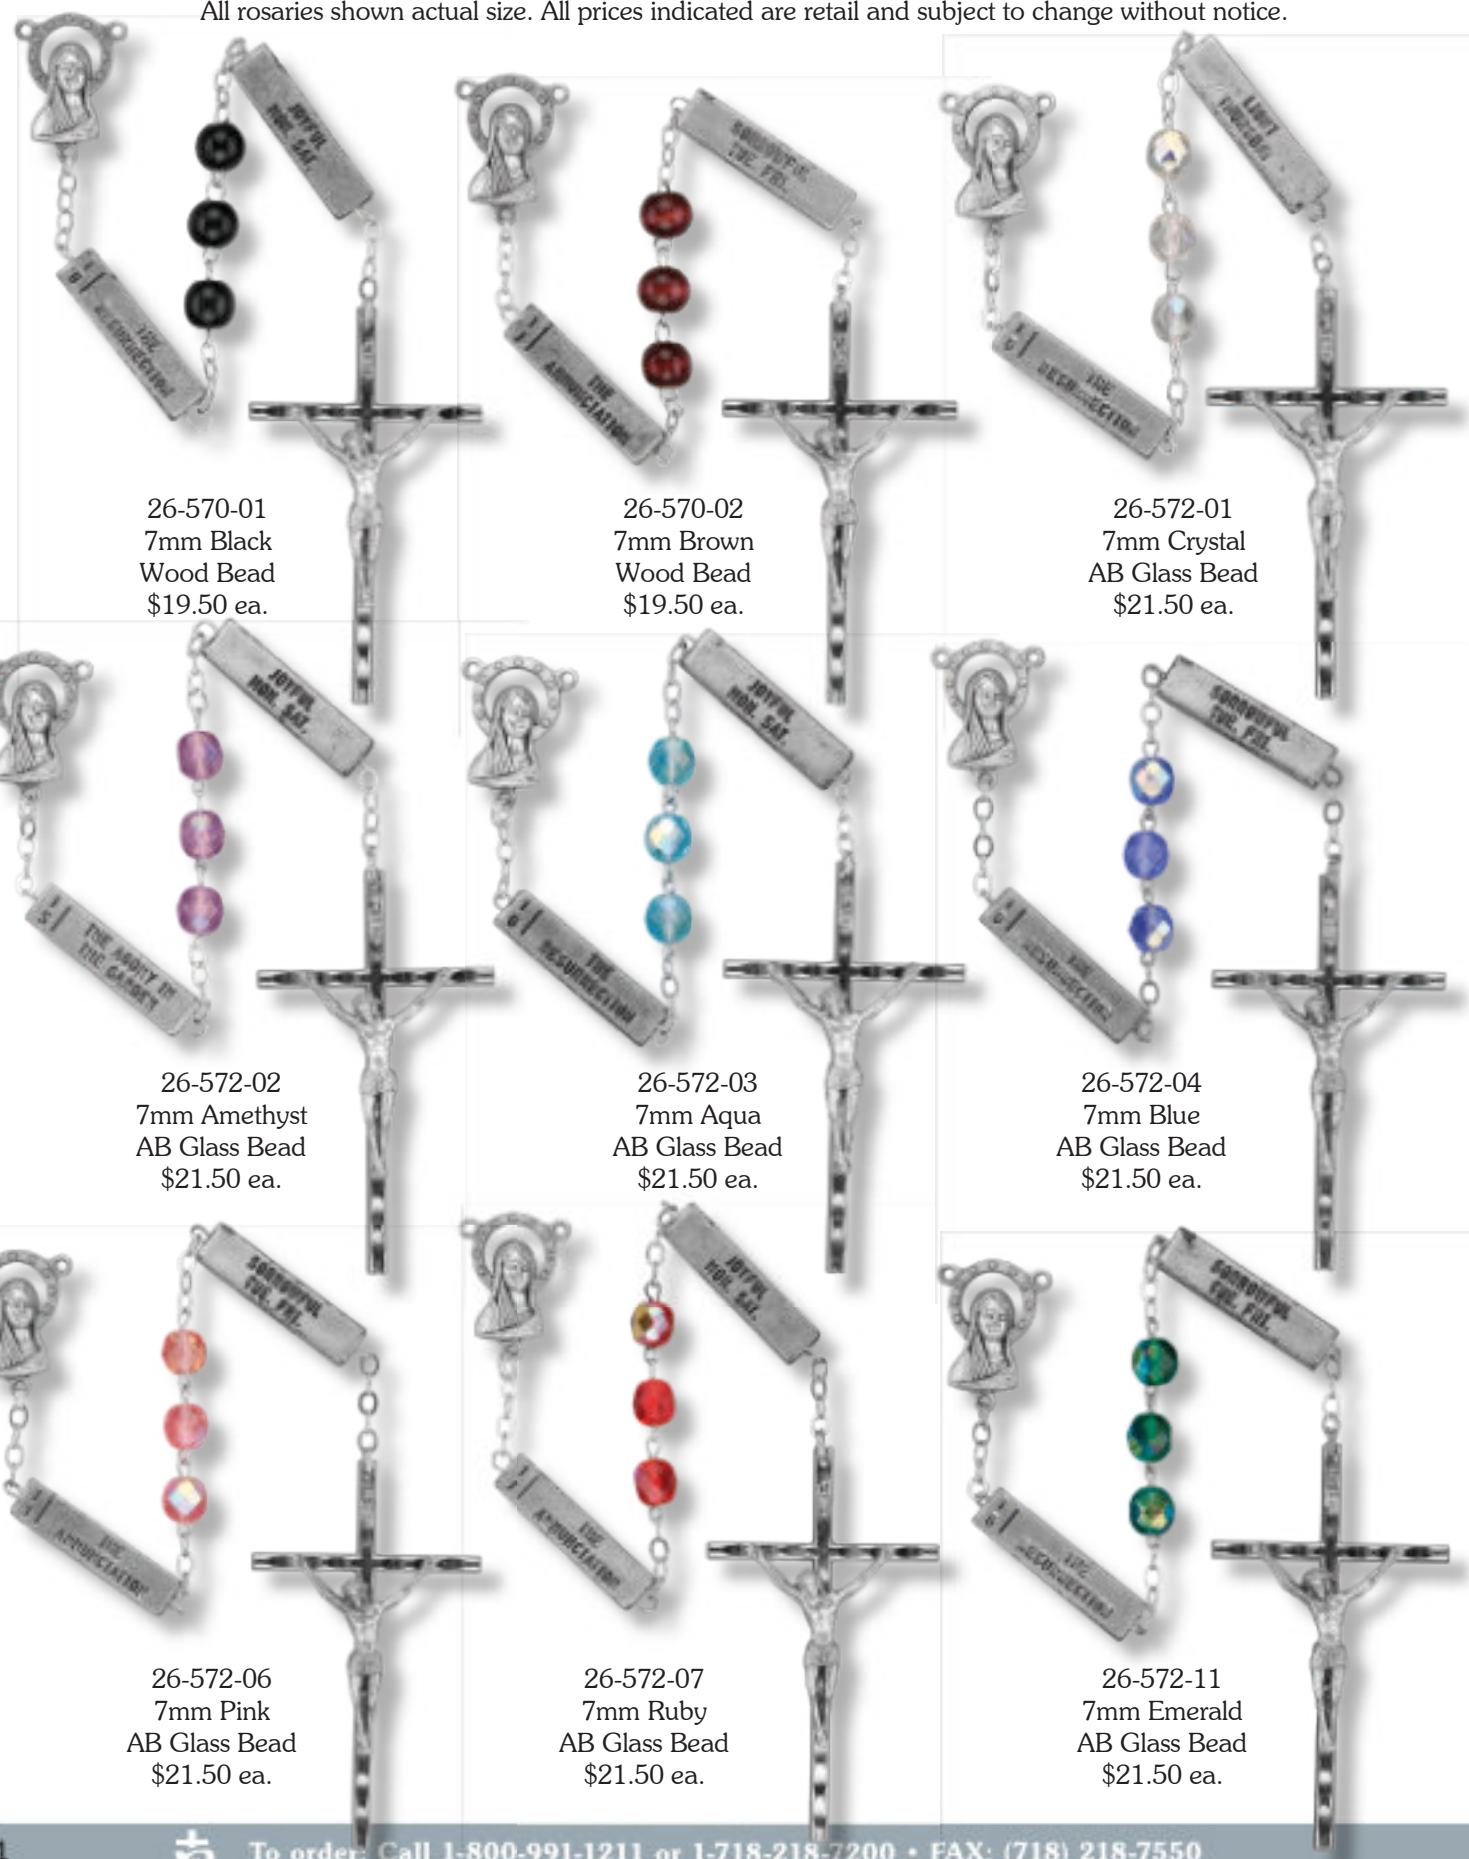

26-570-02
7mm Brown
Wood Bead
$19.50 ea.

26-572-01
7mm Crystal
AB Glass Bead
$21.50 ea.

26-572-02
7mm Amethyst
AB Glass Bead
$21.50 ea.

26-572-03
7mm Aqua
AB Glass Bead
$21.50 ea.

26-572-04
7mm Blue
AB Glass Bead
$21.50 ea.

26-572-06
7mm Pink
AB Glass Bead
$21.50 ea.

26-572-07
7mm Ruby
AB Glass Bead
$21.50 ea.

26-572-11
7mm Emerald
AB Glass Bead
$21.50 ea.

90 o C D Treuu Dgef O Suxtkgu Tquetkqu

All rosaries shown actual size. All prices indicated are retail and subject to change without notice.

26-570-01
7mm Black
Wood Bead
$19.50 ea.