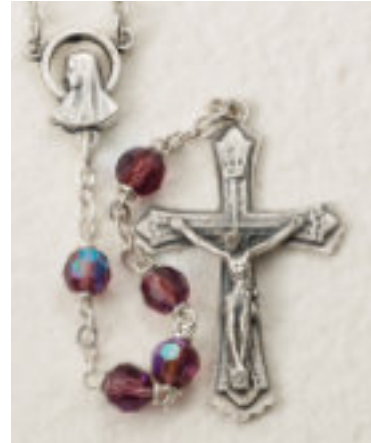

26-114-02
Amethyst