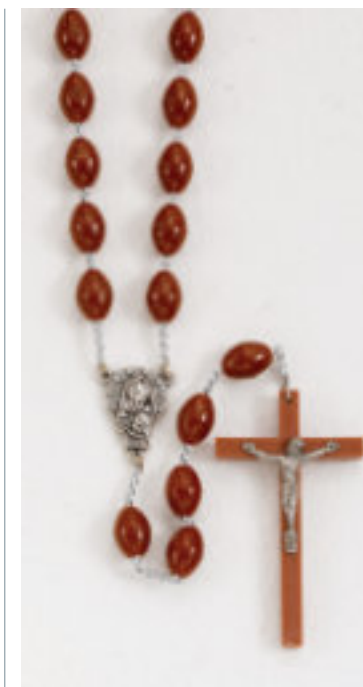

26-1110-01
Black Wood Oval Bead
Length: 30½"
\$11.50 ea.

26-1110-02
Brown Wood Oval Bead
Length: 30½"
\$11.50 ea.

26-1110-03
Natural Wood Oval Bead
Length: 30½"
\$11.50 ea.

26-3956-01
Black Plastic Oval Bead
Length: 30"
\$9.50 ea.