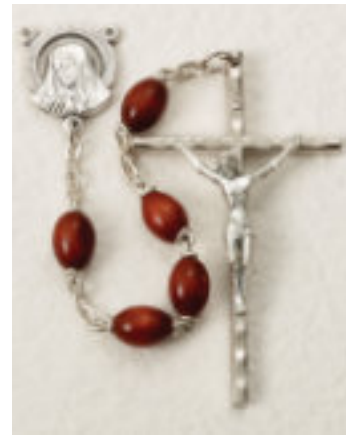

Y qgf Tquetkgu

All prices indicated are retail and subject to change without notice. Made in Italy.

26-551-01
Black Oval Bead Loc-Link
25" Length
\$15.50 ea.

26-551-02
Brown Oval Bead Loc-Link
25" Length
\$15.50 ea.

26-551-03
Natural Oval Bead Loc-Link
25" Length
\$15.50 ea.

26-1107-01
Black Oval Bead
22" Length
\$9.50 ea.

26-1107-02
Brown Oval Bead
22" Length
\$9.50 ea.

26-1107-03
Natural Oval Bead
22" Length
\$9.50 ea.