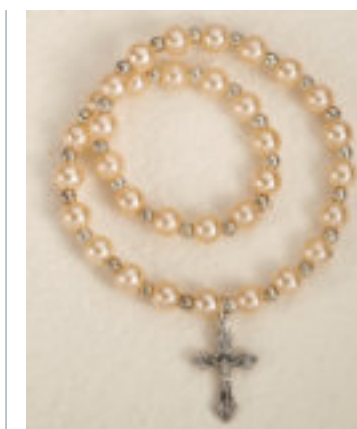

48-674-14
Dark Blue
\$5.50 ea.

48-771
Miraculous Medal and Crucifix
\$8.50 ea.

48-773
Miraculous Heart and Crucifix
\$8.50 ea.

48-776
\$7.50 ea.

48-781
Hemitite
\$5.50 ea.

48-965
Pearl with Crucifix
\$4.50 ea.