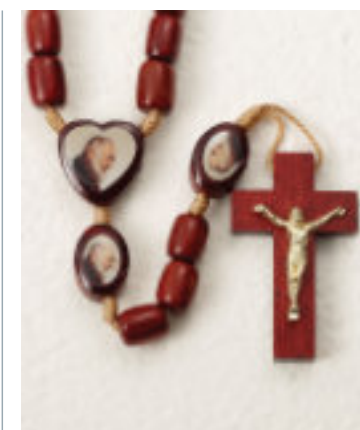

PP
Padre Pio