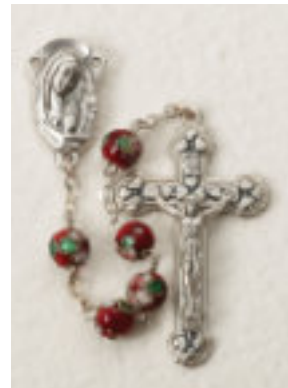

26-672-07
Red