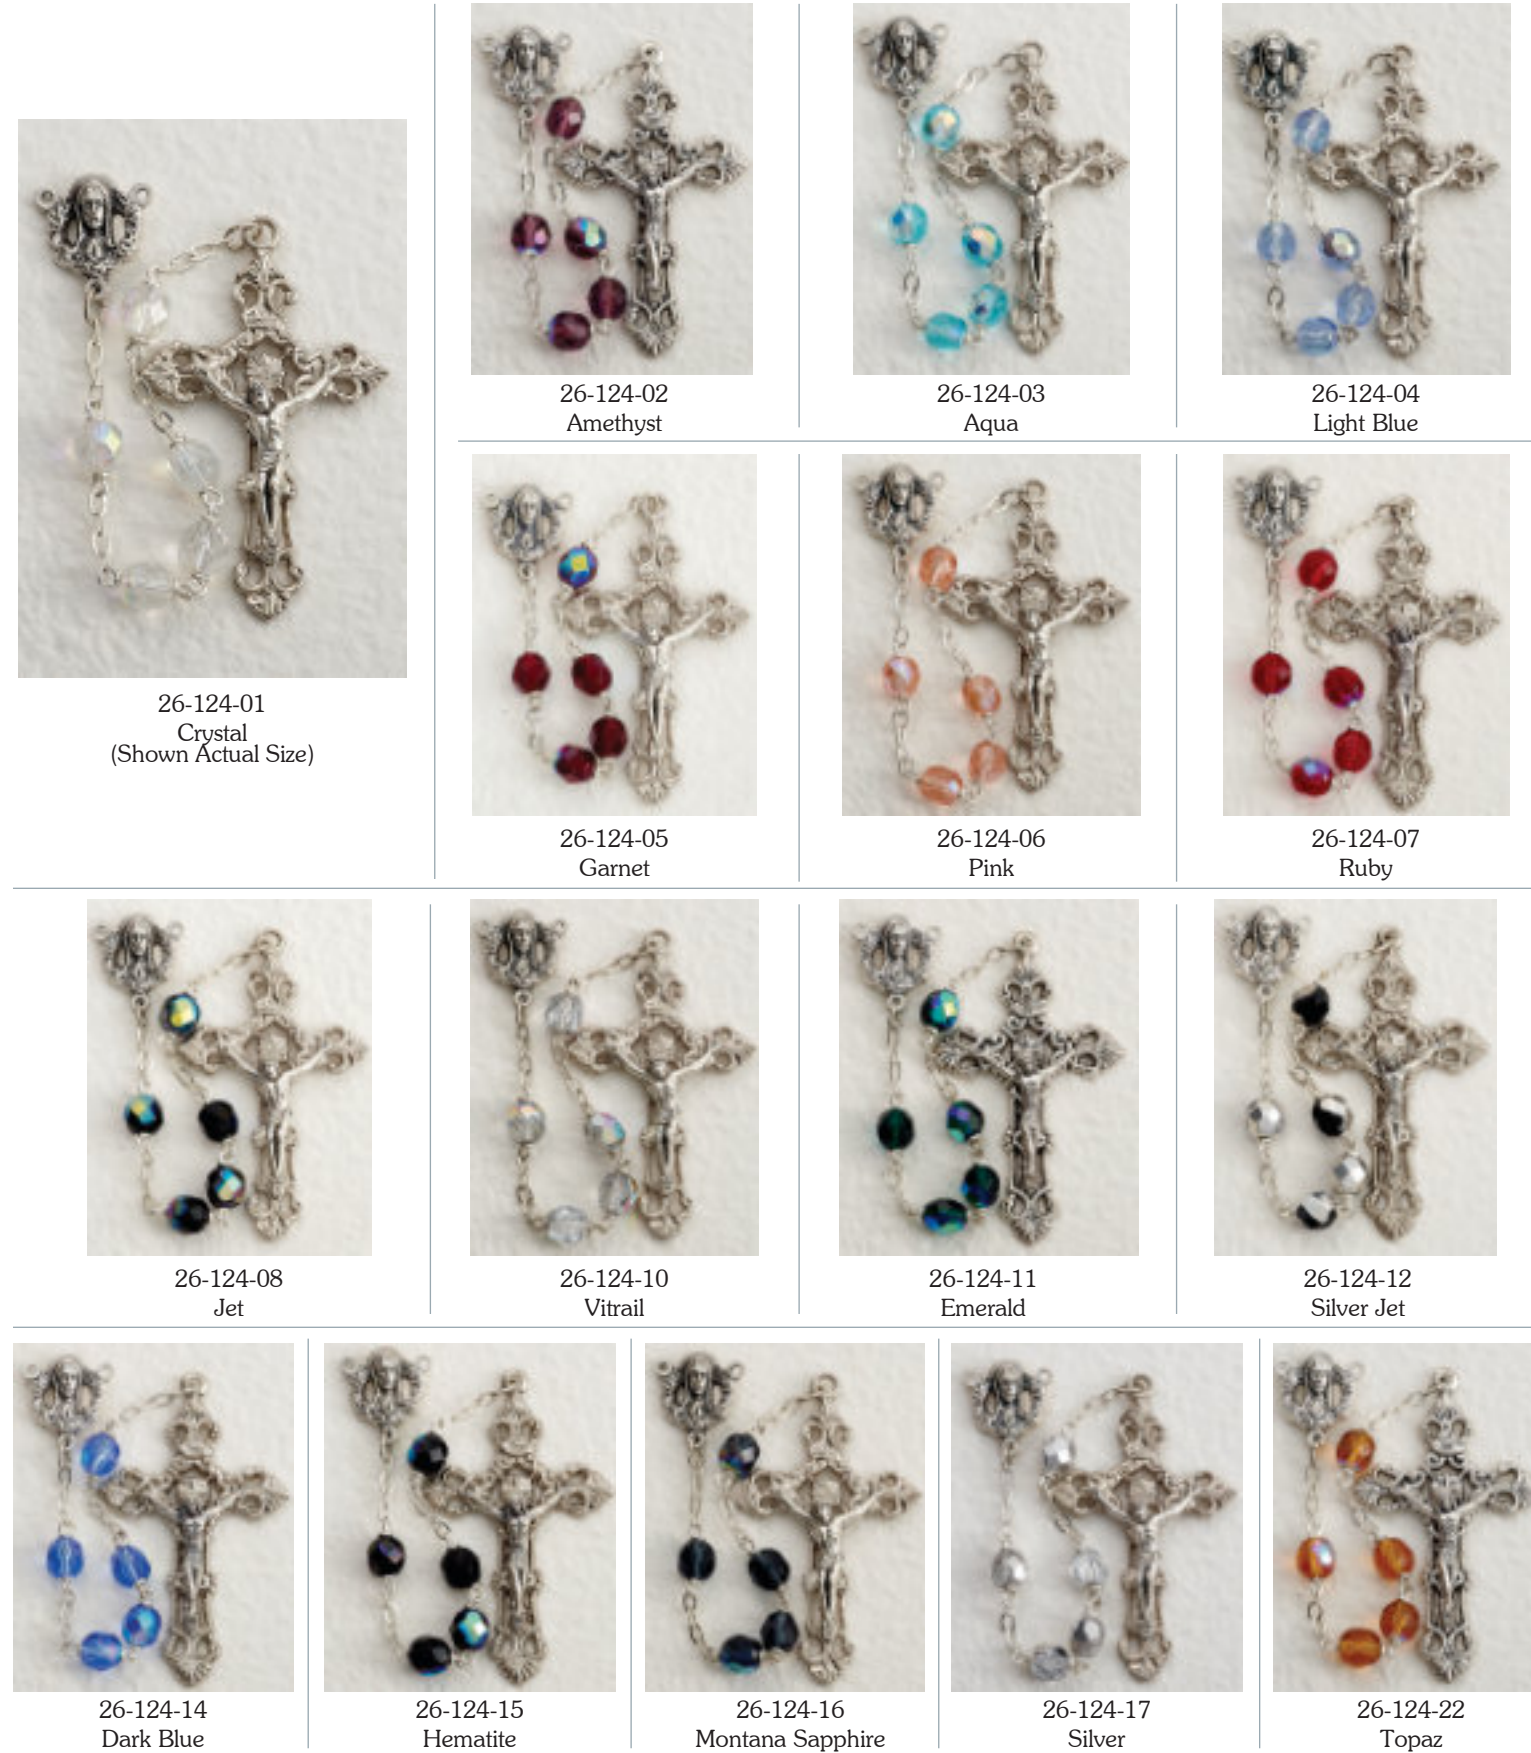

26-128-05 Garnet 26-128-06 Pink 26-128-07 Ruby 26-128-08 Jet

26-128-11 Emerald 26-128-14 Dark Blue 26-128-23 Dark Topaz

Treuu Dgef Tquetkqu

All prices indicated are retail and subject to change without notice.
26-124 Series 7mm Loc-Link AB with Crucifix. Length: 23" **\$17.50 each**