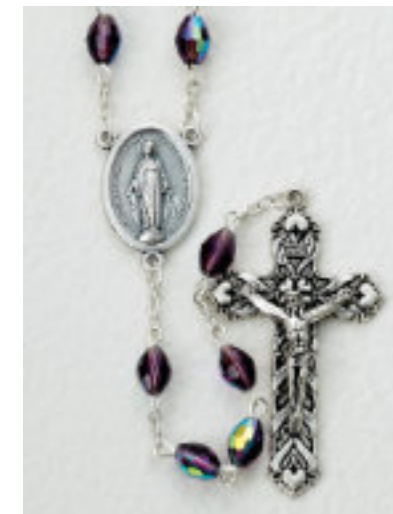

26-993-02
Amethyst