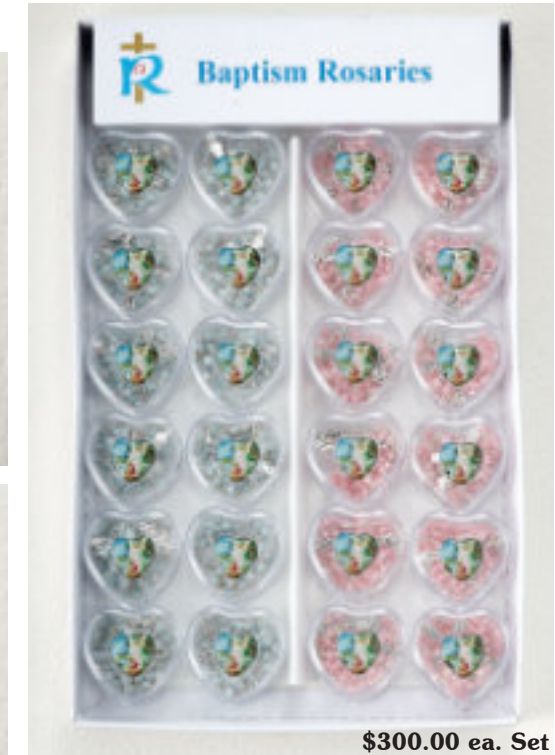

$300.00 ea. Set

26-20292
Display of 24 4mm
Lucite Bead Rosaries
12 Pink, 12 Blue, Length 13"