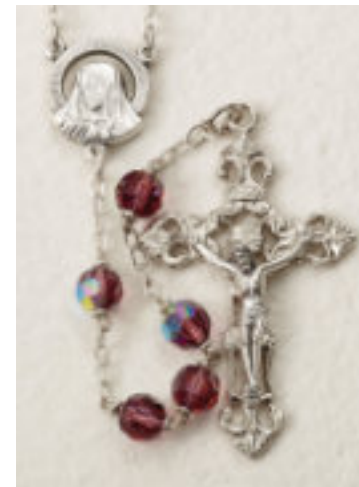

26-123-02
Amethyst