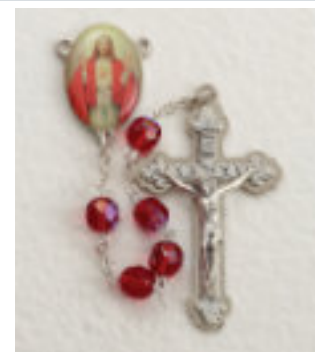

26-2204-SH
Sacred Heart