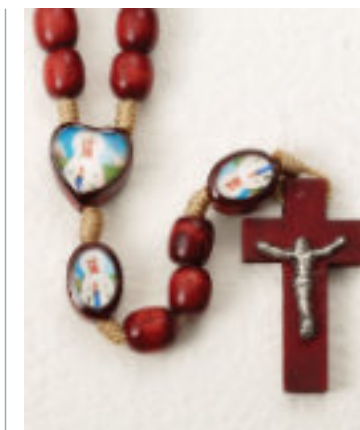

90 0 Enqkugpp† Dgef Tquetkgu

All prices indicated are retail and subject to change without notice. **26-672 Series** Length: 20" **$25.50 each.**

Ukugt He wukpe Ihuu

Y qgf gp Tquetkgu gp Egtf

All prices indicated are retail and subject to change without notice.
26-013 Series 17 1/2" Rosaries with Picture Centers and Our Father Beads. **$12.50 each.**

LR
Lourdes