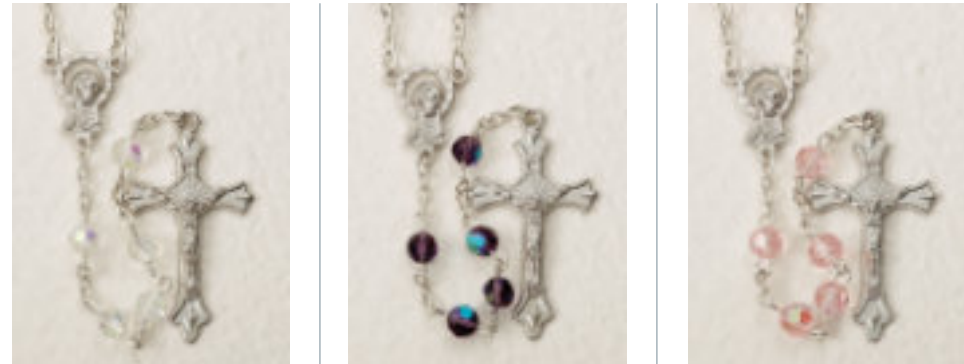

All prices indicated are retail and subject to change without notice.
26-985 Series 6mm AB Bead, Length: 20 1/2" **\$8.50 each.**

26-985-01 Crystal 26-985-02 Amethyst 26-985-06 Pink

26-985-07 Red 26-985-08 Jet 26-985-11 Emerald 26-985-14 Dark Blue