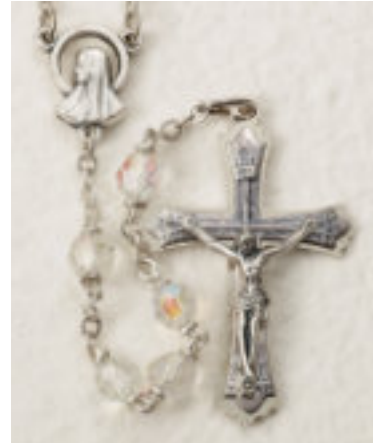

26-111-11
Emerald

26-111-14
Dark Blue

26-111-22
Topaz

26-111-33
Shamrock

Dgj go kep Vhp Euv Tquetkgu

All prices indicated are retail and subject to change without notice.
26-114 Series 6mm AB Bead. Deluxe Box. Length: 21" **\$39.50 each**