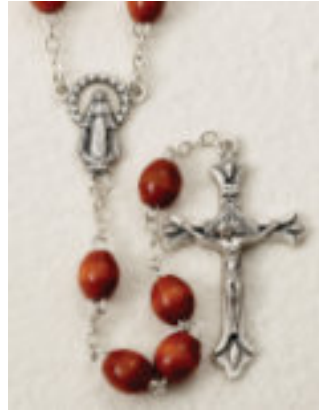

26-211-02
Brown Oval Wood Bead
22" Length
\$12.50 ea.

26-211-03
Natural Oval Wood Bead
22" Length
\$12.50 ea.

O gpaū Kerke p Dqzy qgf Tquetkgu

All prices indicated are retail and subject to change without notice. Made in Italy.