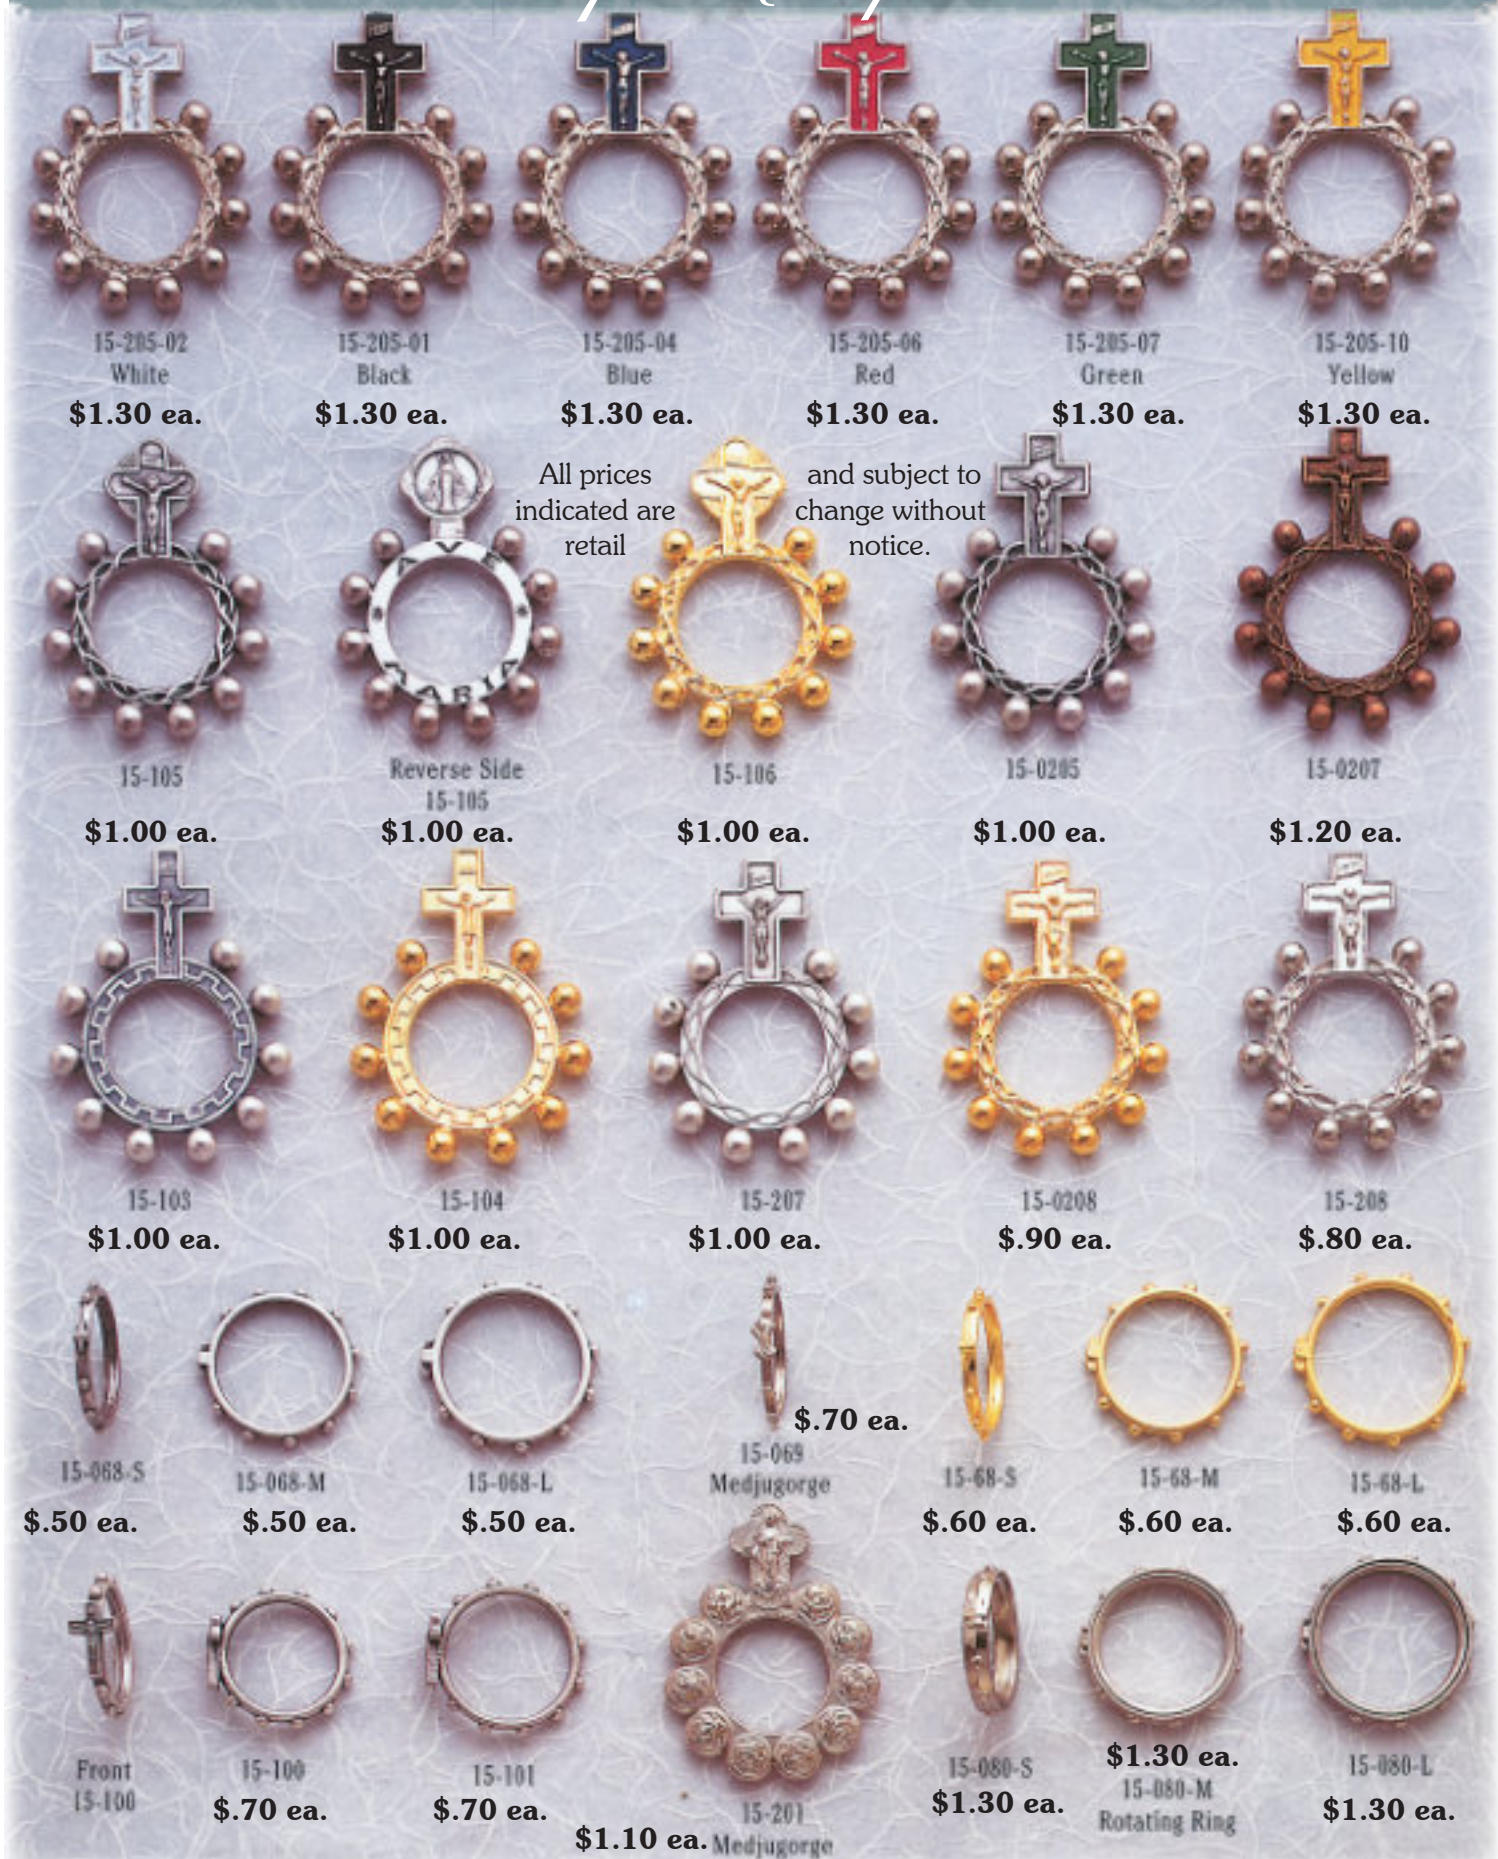

Tquet { Tkpil u

All prices indicated are retail and subject to change without notice.