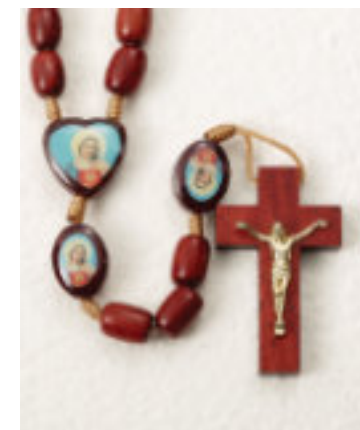

IH
Immaculate Heart