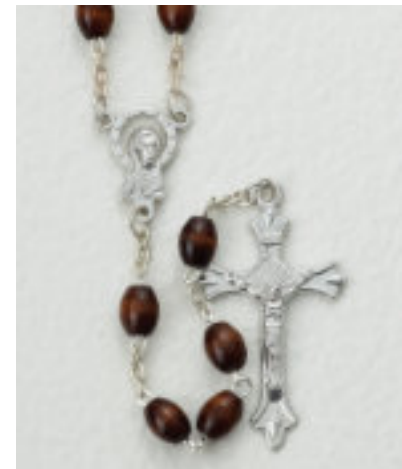

26-1000-02
Brown