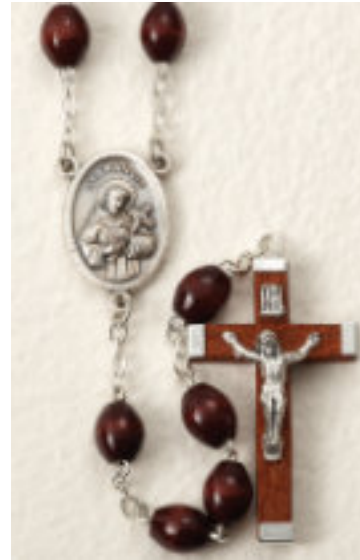

26-212-FR
Wood Bead Rosary with St. Francis Center
Length: 24"
$13.50 ea.