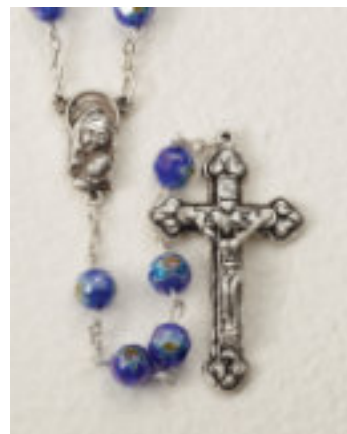

26-980-07
Red

26-980-08
Jet

26-980-11
Emerald

26-980-14
Dark Blue

26-995 Series 7mm Bead Length: 23" Boxed. **\$13.50 each.**

26-995-02
Amethyst
w/Floral Decoration

26-995-07
Red
w/Floral Decoration

26-995-08
Jet
w/Floral Decoration