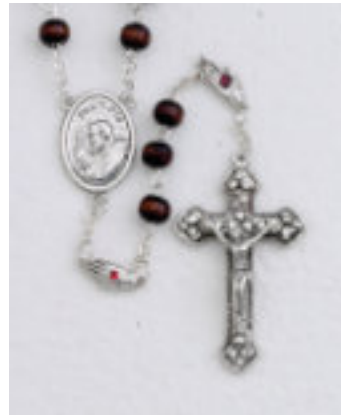

26-910-02
Padre Pio Stigmata with 6mm
Brown Round Wood Beads
Length: 22"
$6.00 ea.