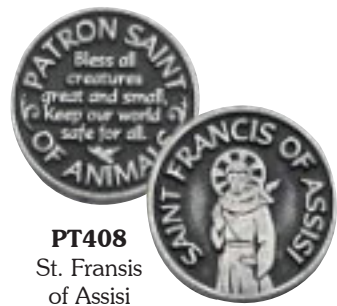

PT408
St. Francis of Assisi