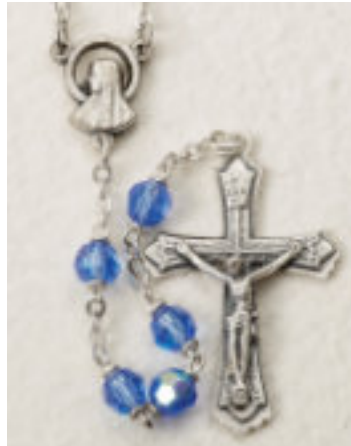

26-114-04
Blue