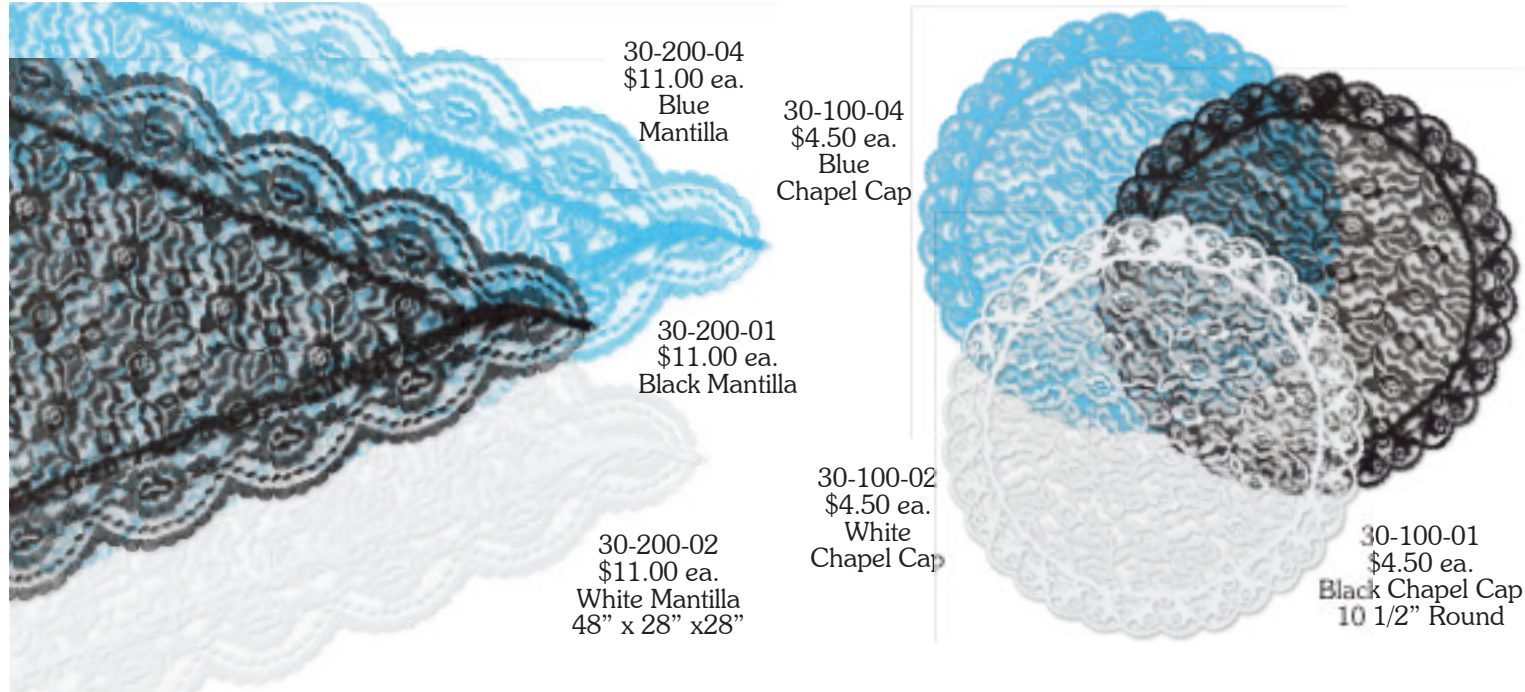

31-626
\$23.50 ea.

31-627
\$23.50 ea.

31-628
\$23.50 ea.

Pqp/Gigeitke Xqukxg Ue p f u

31-726
\$21.50 ea.

31-727
\$21.50 ea.

31-728
\$21.50 ea.

O epukwepf Ej crgn Eeru