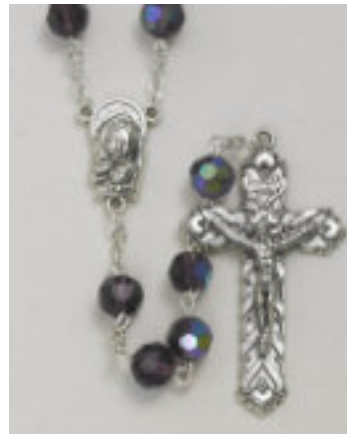

26-980-02
Amethyst