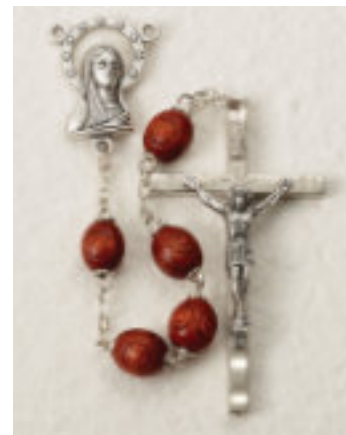

26-5829-03
Natural Carved Bead Loc-Link
22" Length
$15.50 ea.