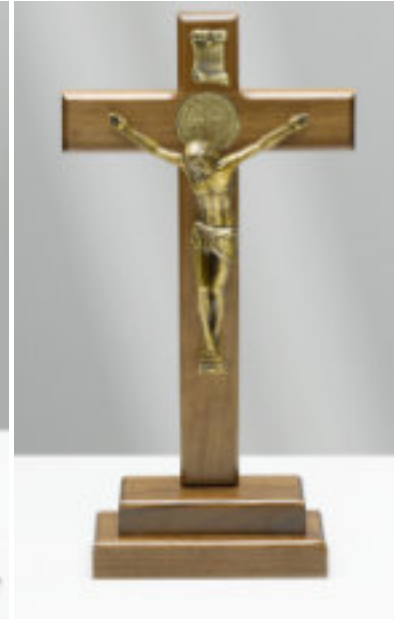

13" Saint Benedict Crucifix
with Rosary Case Base
Natural Dark Wood Crucifix
with Silver Medal & Corpus

Closed View

Rosary Not Included

\$98.00 ea.

46-985

11" Saint Benedict Crucifix
with Rosary Case Base
Natural Light Wood Crucifix
with Gold Medal & Corpus