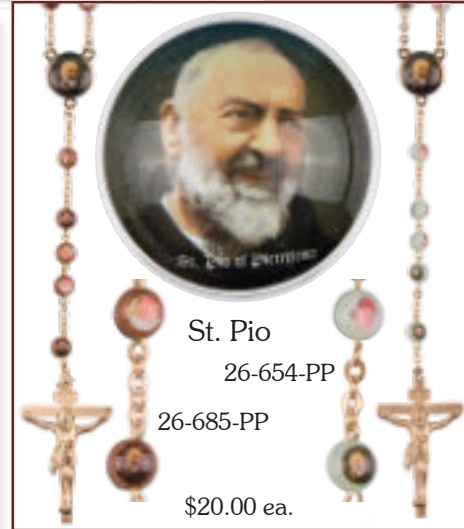

Urgeken Te gaxqutqapen Tequetkgu

All prices indicated are retail and subject to change without notice.

19" Luminous and Colored Bead Rosaries in Round Picture Boxes

FREE DISPLAY

when ordering 12 rosaries, assorted or single subject.