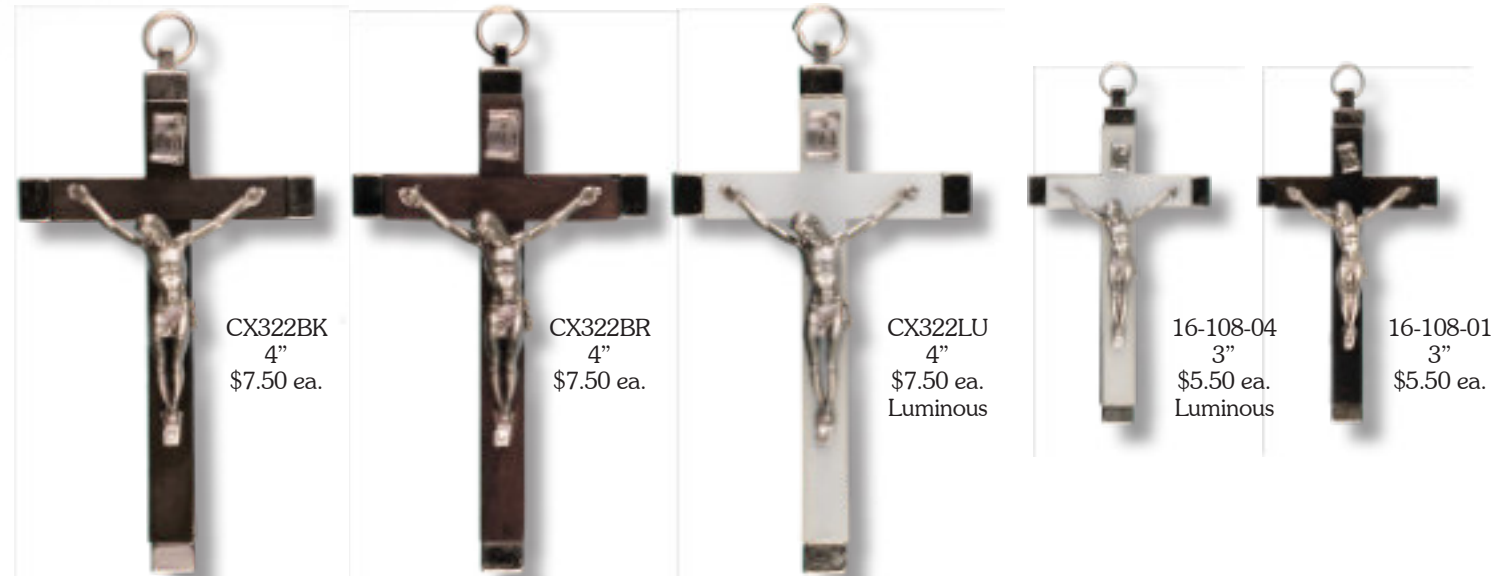

Y qgf epf Urgekerw Etwekkz gu

All prices indicated are retail and subject to change without notice.

CX322BK
4"
$7.50 ea.

CX322BR
4"
$7.50 ea.

CX322LU
4"
$7.50 ea.
Luminous

16-108-04
3"
$5.50 ea.
Luminous

16-108-01
3"
$5.50 ea.