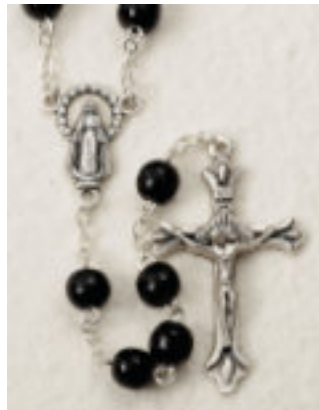

26-5829-01
Black Carved Bead Loc-Link
22" Length
\$15.50 ea.

26-5829-02
Brown Carved Bead Loc-Link
22" Length
\$15.50 ea.

26-5829-03
Natural Carved Bead Loc-Link
22" Length
\$15.50 ea.

26-211-01
Black Oval Wood Bead
22" Length
\$12.50 ea.

26-211-02
Brown Oval Wood Bead
22" Length
\$12.50 ea.

26-211-03
Natural Oval Wood Bead
22" Length
\$12.50 ea.

O gpaū Kerke p Dqzy qgf Tquetkgu

All prices indicated are retail and subject to change without notice. Made in Italy.

26-212-03
Natural Oval. Length: 20"
\$12.50 ea.

26-212-01
Black Oval. Length: 20"
\$12.50 ea.

26-212-02
Brown Oval. Length: 20"
\$12.50 ea.

26-213-01
7mm Black. Length: 18"
\$11.50 ea.

26-213-02
7mm Brown. Length: 18"
\$11.50 ea.