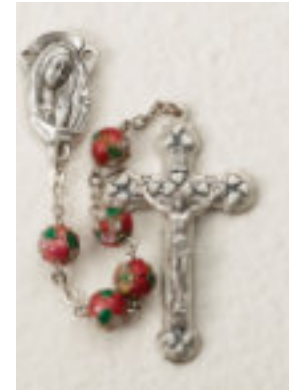

26-672-06
Pink