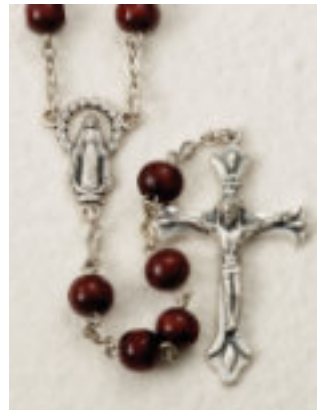

26-212-03
Natural Oval. Length: 20"
\$12.50 ea.

26-212-01
Black Oval. Length: 20"
\$12.50 ea.

26-212-02
Brown Oval. Length: 20"
\$12.50 ea.

26-213-01
7mm Black. Length: 18"
\$11.50 ea.

26-213-02
7mm Brown. Length: 18"
\$11.50 ea.