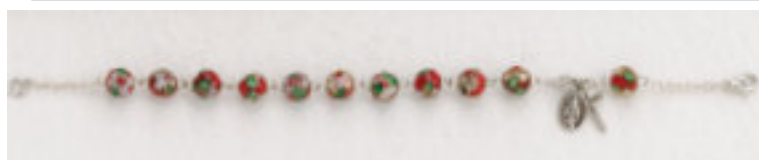

48-673-07
Red