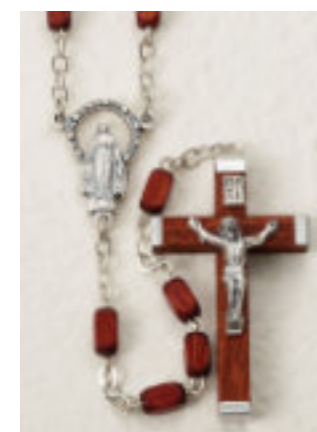

26-1103-02
Carved Bead.
Brown. Length: 18"
\$9.50 ea.

26-1103-03
Carved Bead.
Natural. Length: 18"
\$9.50 ea.

26-1102-02
Brown. Length: 17"
\$9.50 ea.

26-0200-01
4-Sided Bead.
Black. Length: 17"
\$9.50 ea.