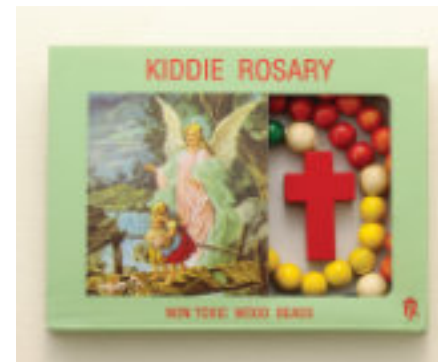

26-209/BX
22" Boxed
$8.50 ea.