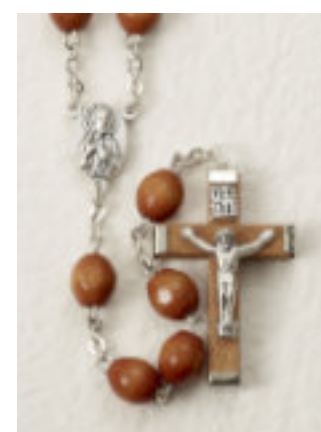

26-1102-03
Natural. Length: 17"
$9.50 ea.