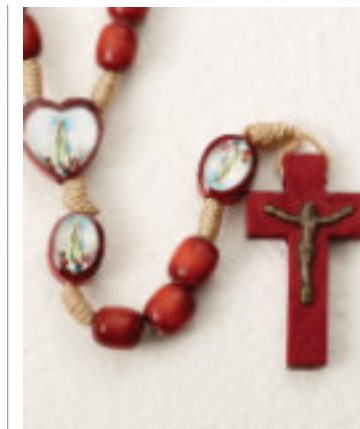

90 0 Enqkugpp† Dgef Tquetkgu

All prices indicated are retail and subject to change without notice. **26-672 Series** Length: 20" **$25.50 each.**

Ukugt He wukpe Ihuu

Y qgf gp Tquetkgu gp Egtf

All prices indicated are retail and subject to change without notice.
26-013 Series 17 1/2" Rosaries with Picture Centers and Our Father Beads. **$12.50 each.**

FA
Fatima