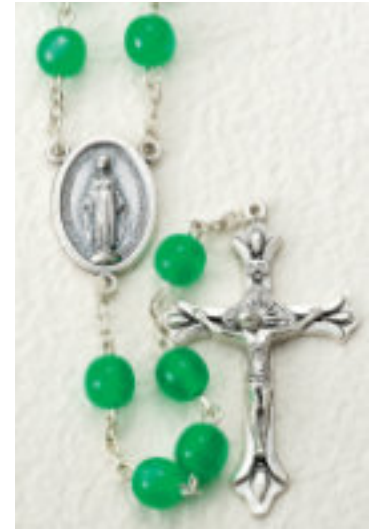

26-992-11
Emerald