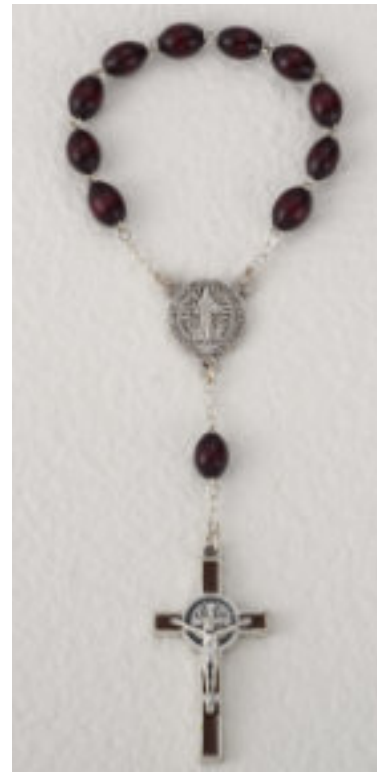

26-216-02
One Decade brown oval bead
with enameled crucifix
$6.50 ea.