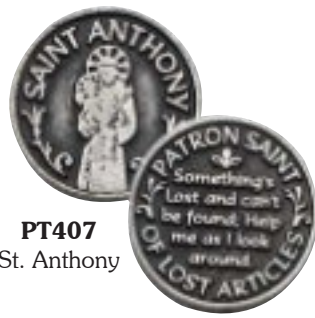

Spurk c ukp c n Rqengv Vqnypu

All prices indicated are retail and subject to change without notice.
Genuine Pewter Medals. Each approximately 1 1/4" in size. 12 piece minimum. $1.50 each

Rc ut qv Ukpv Rqengv Vqnypu

All prices indicated are retail and subject to change without notice.
Hand painted sparkle enamel token.
12 piece minimum **$2.00 each**

Ego re pkyv Eqkpu

Hand painted sparkle enamel. Each approximately 1 1/4" in size.
12 piece minimum. **$2.00 each**