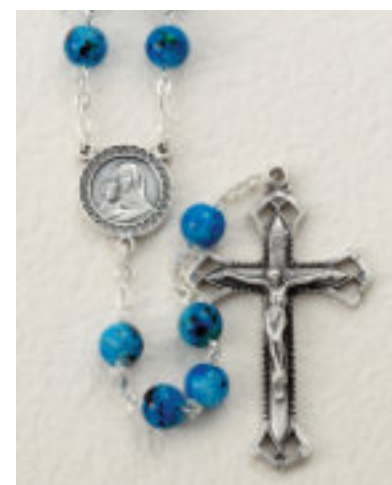

26-691-04
$13.50 ea.