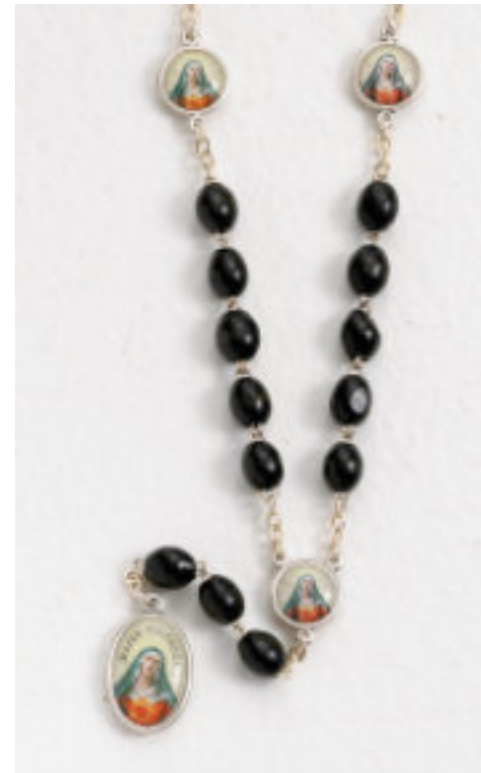

12" Five Wounds Wood Bead Rosary with Picture Medals.
Boxed with Pamphlet. $14.00 each

Abxg Y qups u Y qqs T que tkgu

All prices indicated are retail and subject to change without notice.

26-303-01
Black