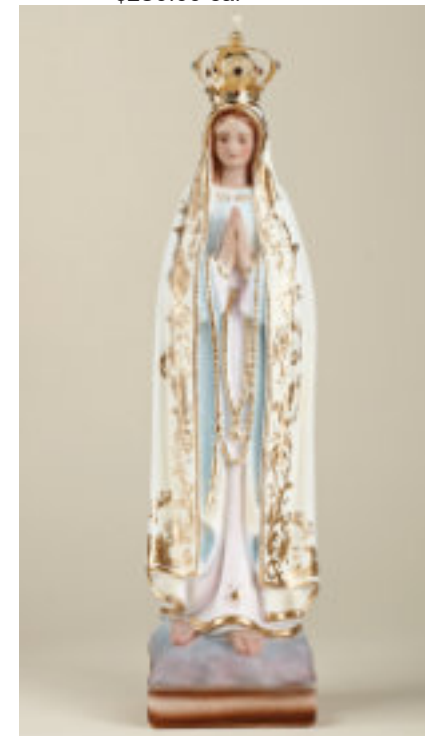

American Made Plaster Composition Statuary. All Statues Include Deluxe Jeweled Crown.

AM24FA/CR
27"
\$250.00 ea.

AM32PV
37"
\$460.00 ea.

Statue Height Listed Includes Crown

AM24PV
29"
\$250.00 ea.

AM18FA/CR
20"
\$126.00 ea.