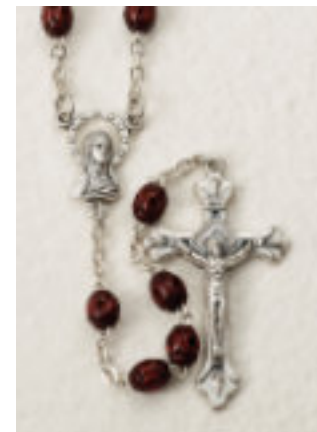

26-0203-02
4-Sided Bead.
Brown. Length: 18"
\$11.50 ea.

26-0203-03
4-Sided Bead.
Natural. Length: 18"
\$11.50 ea.

26-1102-01
Black. Length: 17"
\$9.50 ea.

26-1103-01
Carved Bead.
Black. Length: 18"
\$9.50 ea.