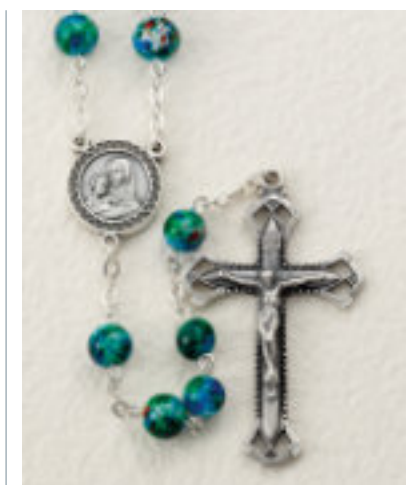

26-691-11
$13.50 ea.