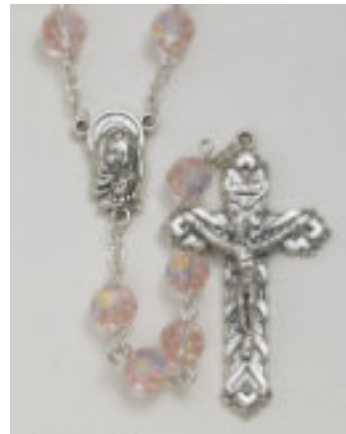

Gegpgo { Tquetkqu

All prices indicated are retail and subject to change without notice.
26-980 Series 8mm AB Glass Bead Length: 23" Boxed. **\$13.00 each.**

26-980-01
Crystal

26-980-02
Amethyst

26-980-06
Pink