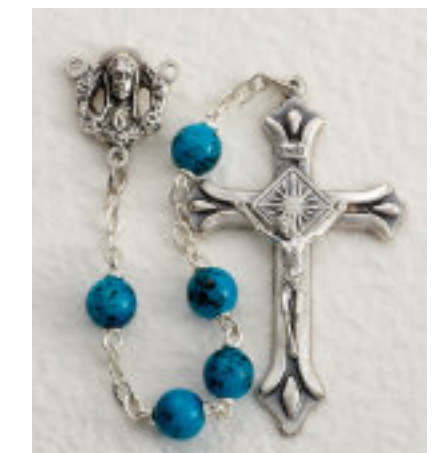

26-2444-04
Blue