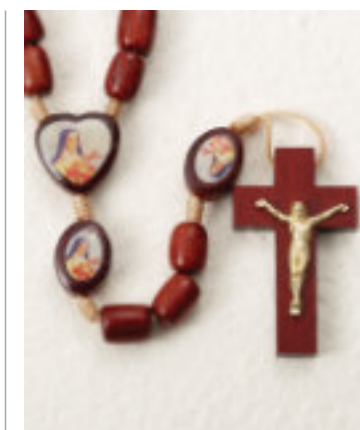

TH
St. Theresa