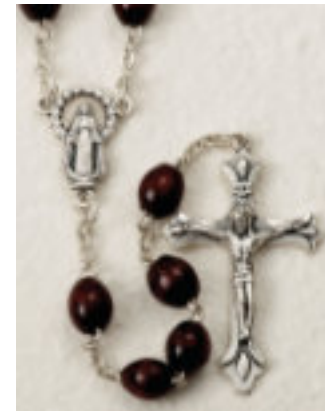

26-212-03
Natural Oval. Length: 20"
\$12.50 ea.

26-212-01
Black Oval. Length: 20"
\$12.50 ea.

26-212-02
Brown Oval. Length: 20"
\$12.50 ea.

26-213-01
7mm Black. Length: 18"
\$11.50 ea.

26-213-02
7mm Brown. Length: 18"
\$11.50 ea.