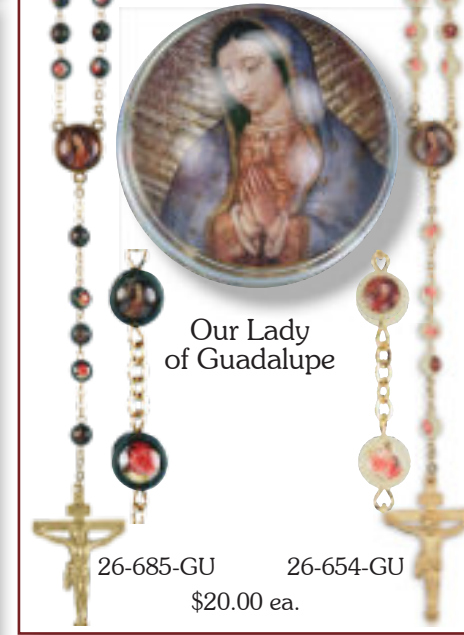

Our Lady of Guadalupe
26-685-GU
26-654-GU
\$20.00 ea.

Michael
26-654-MK
\$20.00 ea.

Ἡ γαργαλιάνη ἡ κρῖν ἡ ἴαση

All prices indicated are retail and subject to change without notice.
26-350 Series 6mm Glass Bead Length: 21" **\$19.50 each**