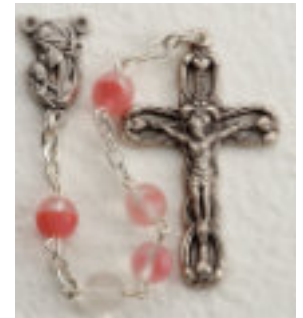

26-955-06
Pink