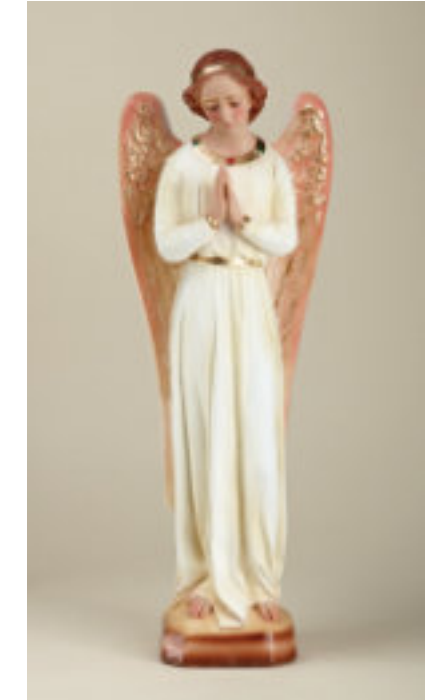

AM21GAP
21" Guardian Angel
Praying
$140.00 ea.