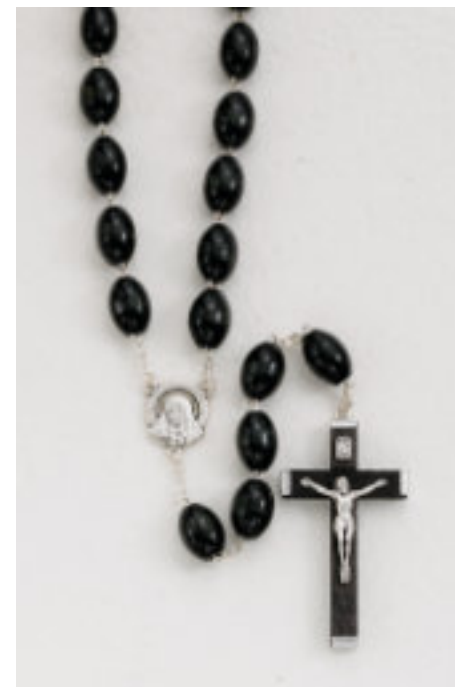

26-0015-02
Wood Brown Beads
Length: 45"
\$37.00 ea.

26-4915
Natural Wood Beads on Cord
Length: 48"
\$42.00 ea.

26-9515
Brown Wood Beads on Cord
Length: 29"
\$33.50 ea.

Heo kn\ T'quet'kgu

All prices indicated are retail and subject to change without notice.

26-1110-01
Black Wood Oval Bead
Length: 30½"
\$11.50 ea.

26-1110-02
Brown Wood Oval Bead
Length: 30½"
\$11.50 ea.

26-1110-03
Natural Wood Oval Bead
Length: 30½"
\$11.50 ea.

26-3956-01
Black Plastic Oval Bead
Length: 30"
\$9.50 ea.