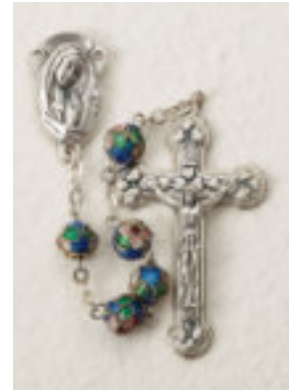

26-1480
St. Theresa Rosebud, Length: 24"
\$17.50 ea.

26-1480-G
Goldplated St. Theresa Rosebud, Length: 24"
\$19.00 ea.

26-1580
Rosebud Bead, Length: 22"
\$15.50 ea.

26-899
Rosebud Rosary, Length: 15"
\$7.50 ea.

26-899-G
Rosebud Rosary, Length: 15"
\$7.50 ea.

90 0 Enqkugpp† Dgef Tquetkgu

All prices indicated are retail and subject to change without notice. **26-672 Series** Length: 20" **\$25.50 each.**

26-672-01
Black