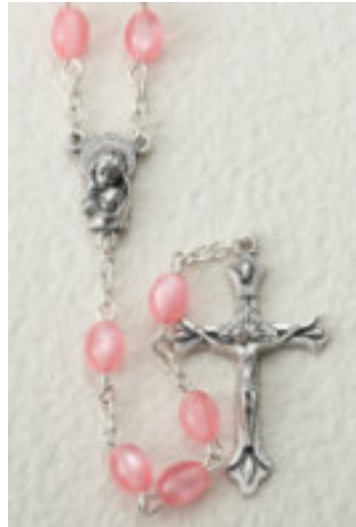

20-991 Series 6" x 8" Oval Bead, Length 22" \$8.00 each.

26-991-01
Jet

26-991-02
White

26-991-03
Aqua

26-991-04
Blue

26-991-05
Garnet

26-991-06
Pink

26-991-07
Red