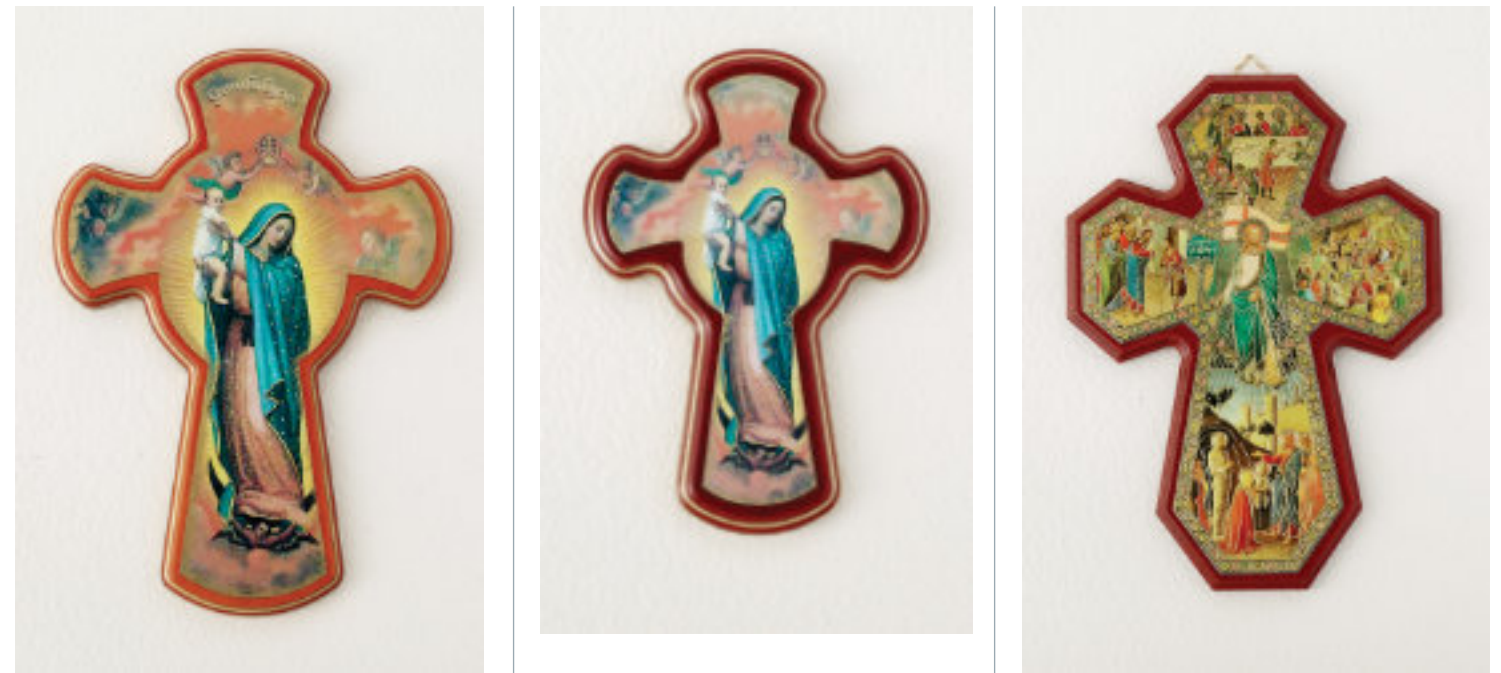

Spurk e ukpen Y em Et quigu

All prices indicated are retail and subject to change without notice. Made in Italy.

46-630
9" Pro Life
$29.50 ea.

46-631
5 1/2" Pro Life
$19.50 ea.

46-605
8" Miracles of Life
$27.50 ea.