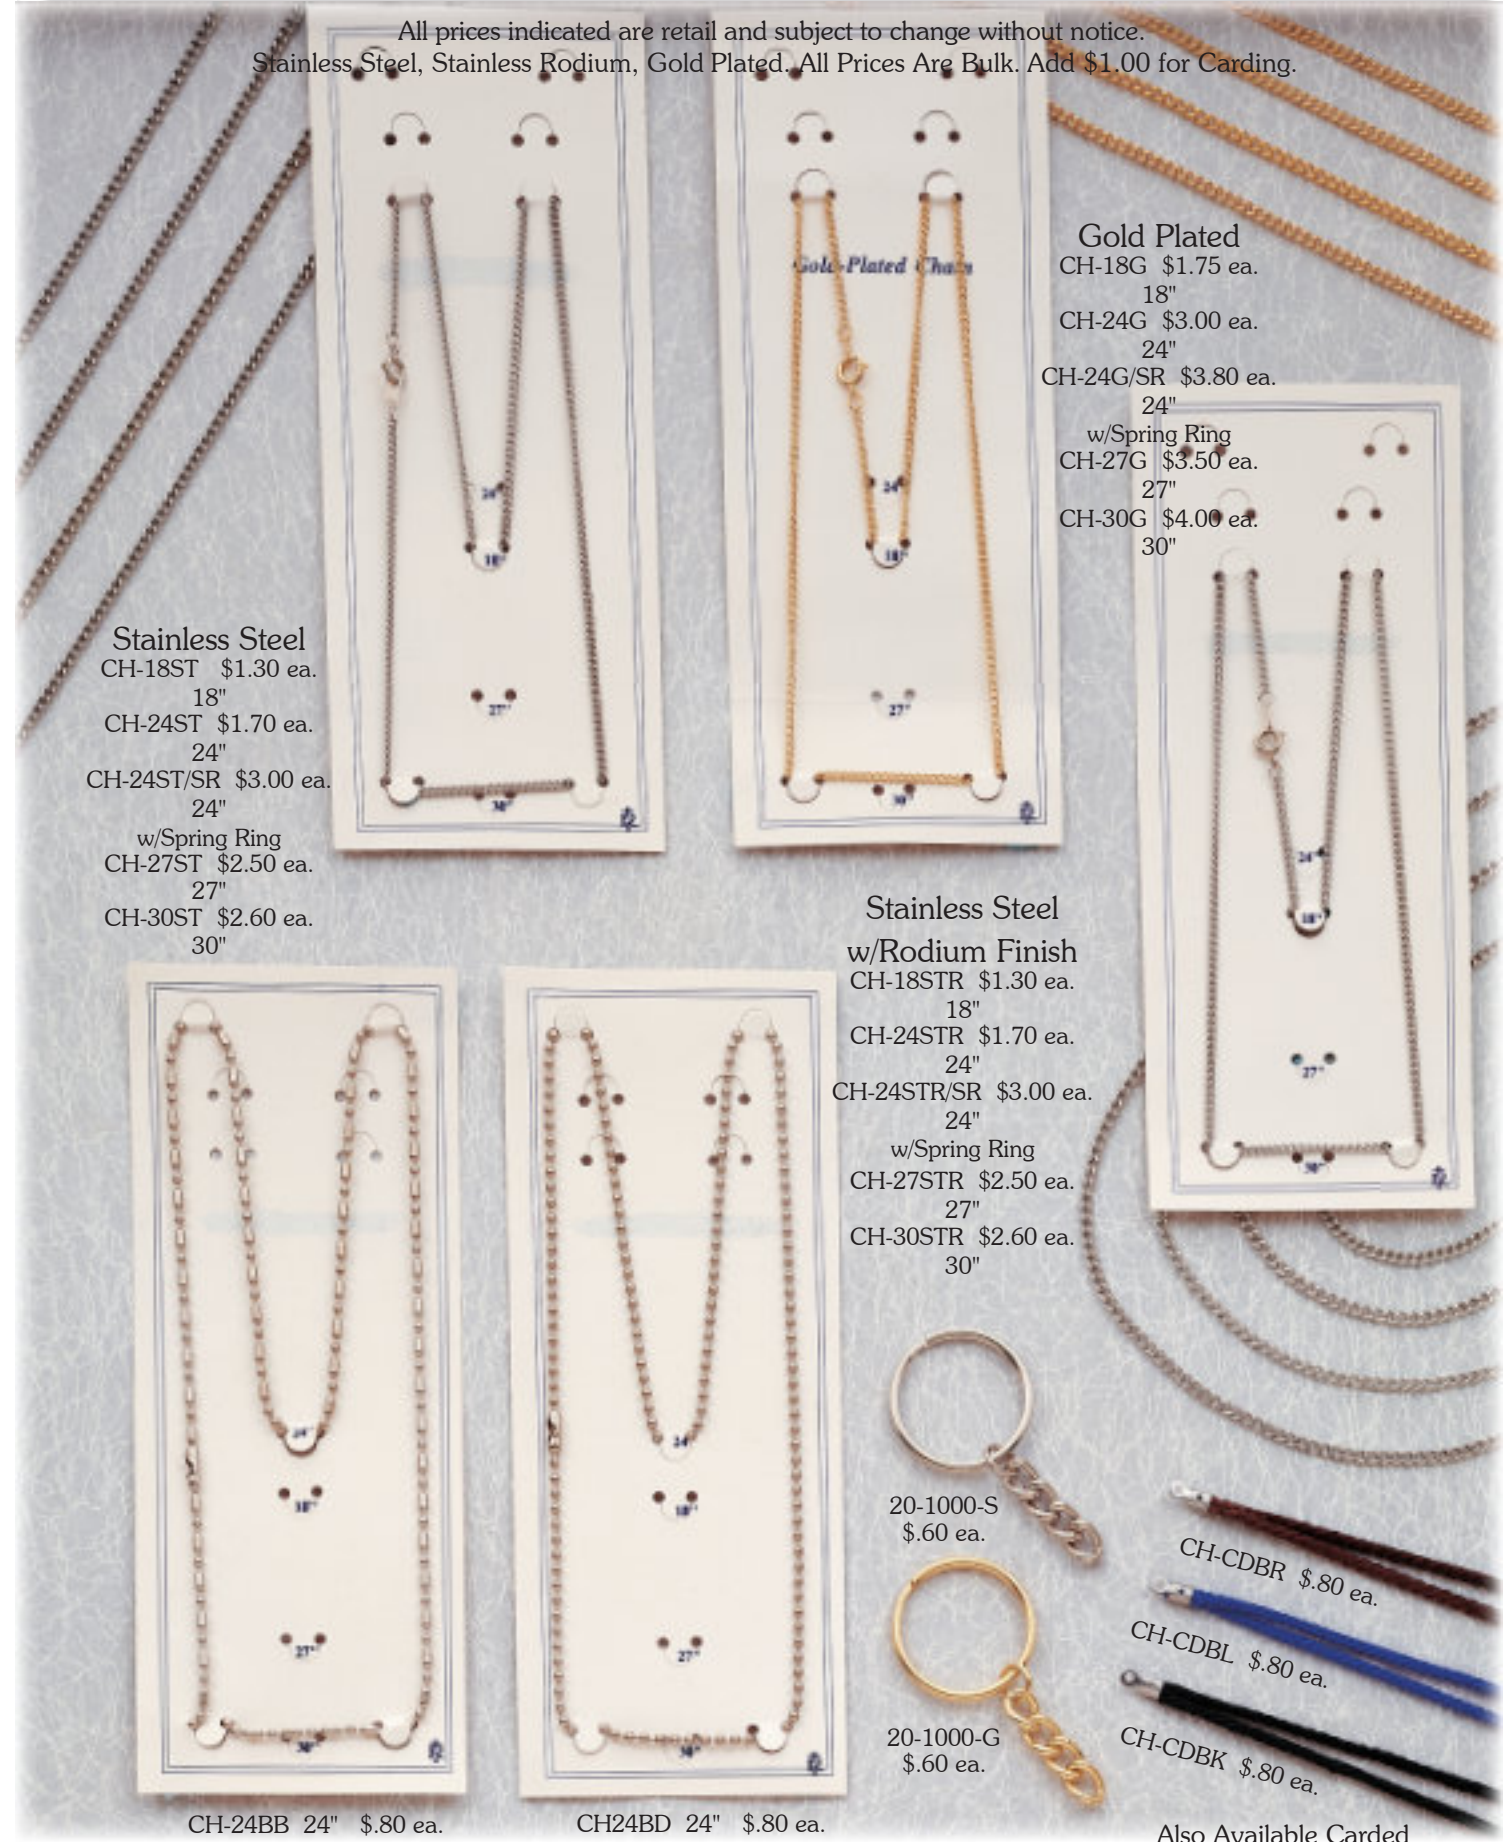

Stainless Steel
CH-18ST $1.30 ea. 18"
CH-24ST $1.70 ea. 24"
CH-24ST/SR $3.00 ea. 24"
w/Spring Ring
CH-27ST $2.50 ea. 27"
CH-30ST $2.60 ea. 30"

Gold Plated
CH-18G $1.75 ea. 18"
CH-24G $3.00 ea. 24"
CH-24G/SR $3.80 ea. 24"
w/Spring Ring
CH-27G $3.50 ea. 27"
CH-30G $4.00 ea. 30"

Stainless Steel w/Rodium Finish
CH-18STR $1.30 ea. 18"
CH-24STR $1.70 ea. 24"
CH-24STR/SR $3.00 ea. 24"
w/Spring Ring
CH-27STR $2.50 ea. 27"
CH-30STR $2.60 ea. 30"

CH-24BB 24" $0.80 ea. CH24BD 24" $0.80 ea.

20-1000-S $0.60 ea.
20-1000-G $0.60 ea.
CH-CDBR $0.80 ea.
CH-CDBL $0.80 ea.
CH-CDBK $0.80 ea.

Also Available Carded