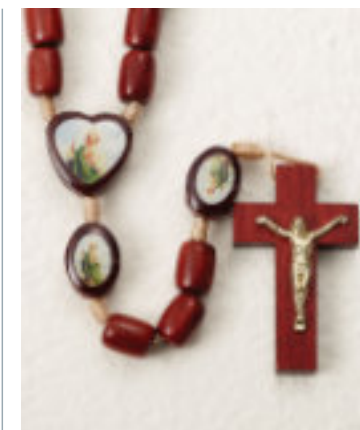

90 0 Enqkugpp† Dgef Tquetkgu

All prices indicated are retail and subject to change without notice. **26-672 Series** Length: 20" **$25.50 each.**

Ukugt He wukpe Ihuu

Y qgf gp Tquetkgu gp Egtf

All prices indicated are retail and subject to change without notice.
26-013 Series 17 1/2" Rosaries with Picture Centers and Our Father Beads. **$12.50 each.**

JU
St. Jude