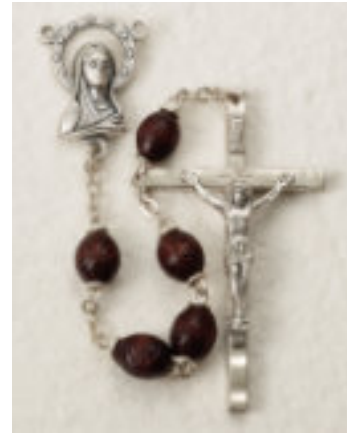

26-5829-02
Brown Carved Bead Loc-Link
22" Length
$15.50 ea.