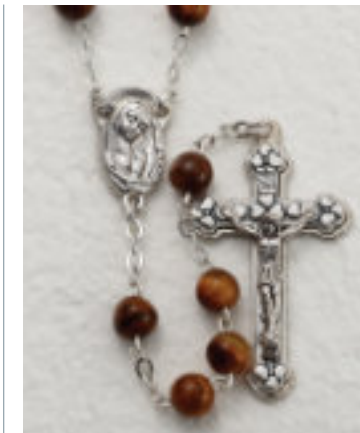

26-970 Series 6mm Round Bead, Length: 18" **\$16.00 each.**

26-970-AM
Amethyst

26-970-AV
Aventurine

26-970-GS
Gold Dust

26-970-HE
Hemitite

26-970-JD
Jade

26-970-QR
Quartz

26-970-TE
Tiger Eye