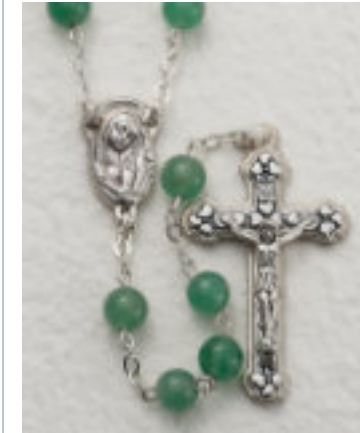

26-970-AV
Aventurine