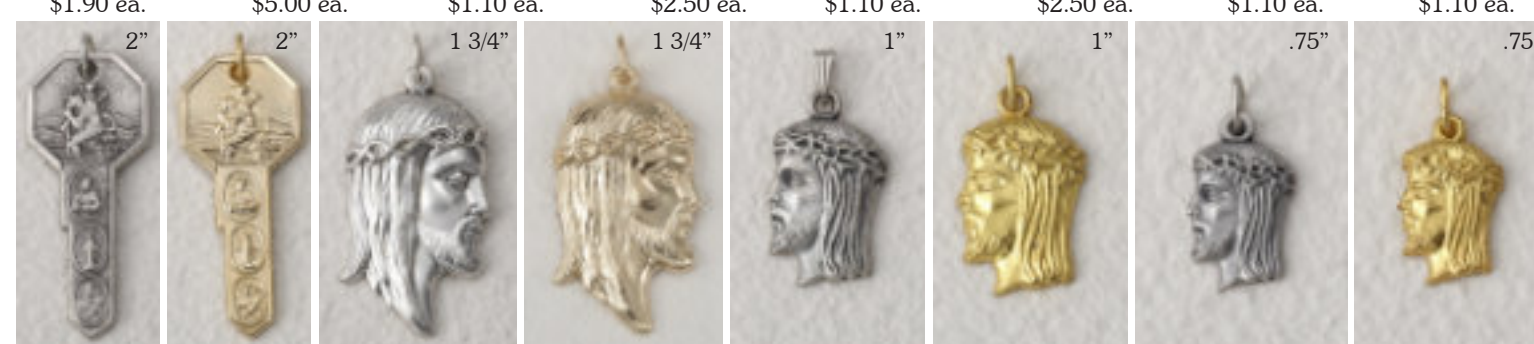

M257 $1.20 ea. M257/G $2.00 ea. M16L $1.50 ea. M16GL $2.50 ea. M16M $1.10 ea. M16GM $2.00 ea. M16S $.70 ea. M16GS $1.50 ea.