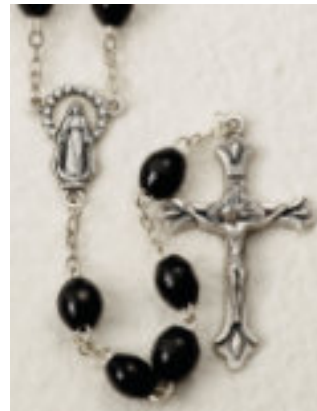

26-211-02
Brown Oval Wood Bead
22" Length
\$12.50 ea.

26-211-03
Natural Oval Wood Bead
22" Length
\$12.50 ea.

O gpaū Kerke p Dqzy qgf Tquetkgu

All prices indicated are retail and subject to change without notice. Made in Italy.

26-212-03
Natural Oval. Length: 20"
\$12.50 ea.

26-212-01
Black Oval. Length: 20"
\$12.50 ea.

26-212-02
Brown Oval. Length: 20"
\$12.50 ea.

26-213-01
7mm Black. Length: 18"
\$11.50 ea.

26-213-02
7mm Brown. Length: 18"
\$11.50 ea.