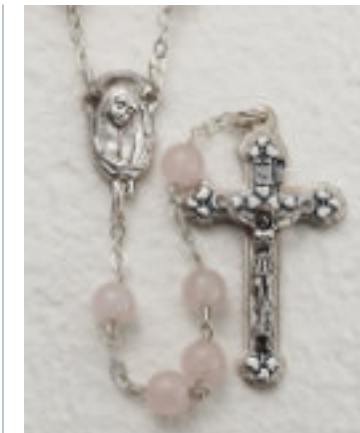

26-970 Series 6mm Round Bead, Length: 18" **\$16.00 each.**

26-970-AM
Amethyst

26-970-AV
Aventurine

26-970-GS
Gold Dust

26-970-HE
Hemitite

26-970-JD
Jade

26-970-QR
Quartz

26-970-TE
Tiger Eye