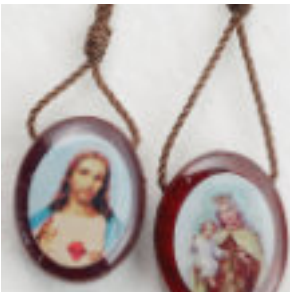

MS1310
$3.00 ea.
Oval Wood