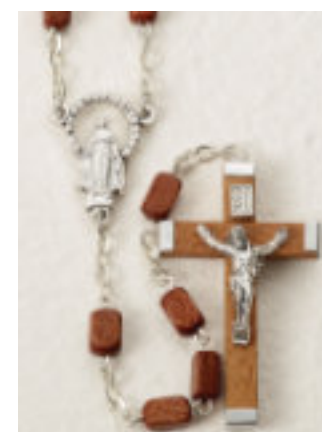

26-0200-03
4-Sided Bead.
Natural. Length: 17"
$9.50 ea.