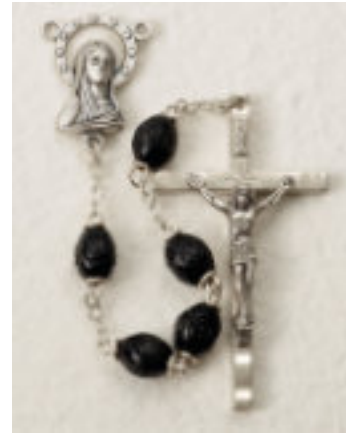

26-551-03
Natural Oval Bead Loc-Link
25" Length
\$15.50 ea.

26-1107-01
Black Oval Bead
22" Length
\$9.50 ea.

26-1107-02
Brown Oval Bead
22" Length
\$9.50 ea.

26-1107-03
Natural Oval Bead
22" Length
\$9.50 ea.

26-5829-01
Black Carved Bead Loc-Link
22" Length
\$15.50 ea.

26-5829-02
Brown Carved Bead Loc-Link
22" Length
\$15.50 ea.

26-5829-03
Natural Carved Bead Loc-Link
22" Length
\$15.50 ea.

26-211-01
Black Oval Wood Bead
22" Length
\$12.50 ea.