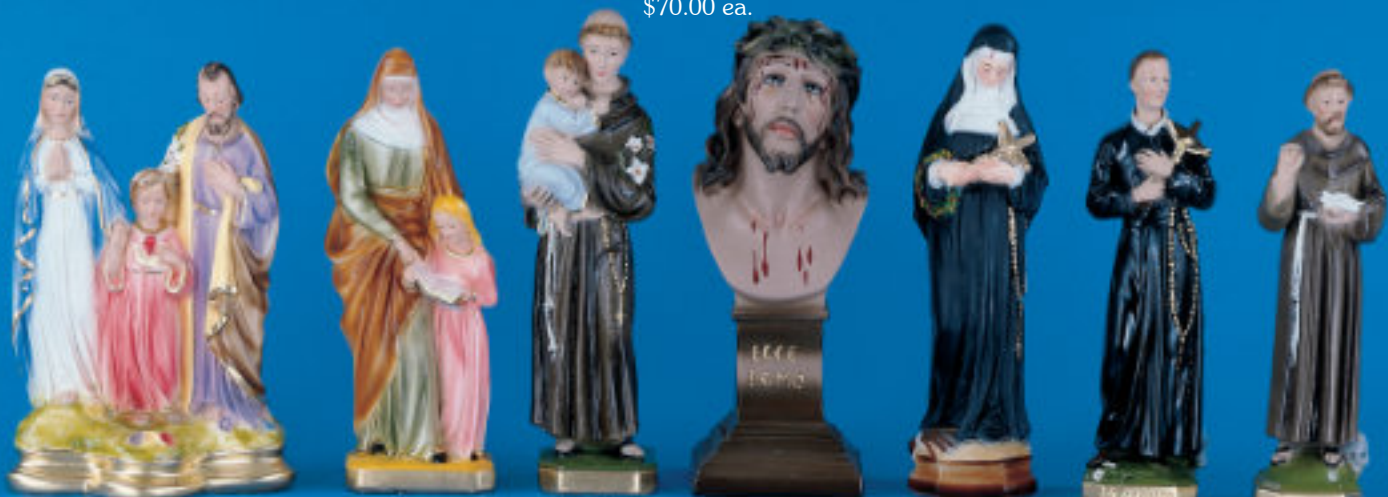

IP12HF Holy Family IP12AE Anne IP12AN Anthony IP12EC Ecce Homo IP12RI Rita IP12GR Gerard IP12FR Francis

$80.00 ea.