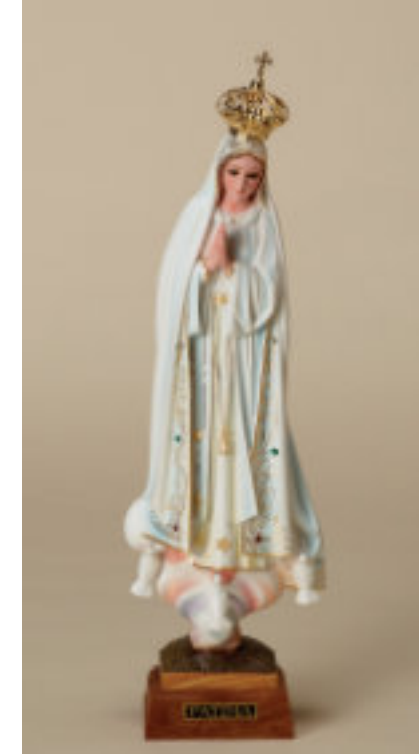

PS3154
16"
$110.00 ea.